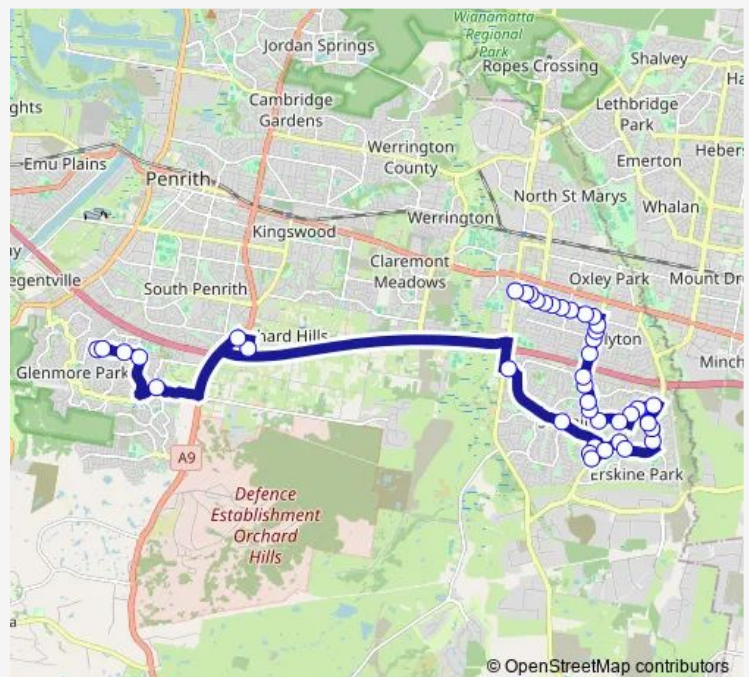

Caroline Chisholm Girls High School, Near The Lakes Dr

The Lakes Dr After Talara Av

The Lakes Dr At Wolara Av

Surveyors Creek Rd Opp Muru Dr

Glenmore Pkwy After St Andrews Dr

Penrith Christian Community School, Simeon Rd

Peppertree Dr At Dilga Cres

Peppertree Dr Opp Swallow Dr

Swallow Dr Opp Fantail Cres

Swallow Dr Opp Warbler St

Swallow Dr At Skylark Cres

Colorado Dr After Explorers Way

Colorado Dr At Lexington Av

Route schedule

Caroline Chisholm Girls High School, Near The Lakes Dr — Mamre Rd At Saddington St

Monday	15:03
Tuesday	15:03
Wednesday	15:03
Thursday	15:03
Friday	15:03
Saturday	—
Sunday	—

Route info

Direction: Caroline Chisholm Girls High School, Near The Lakes Dr

Stops: 41

Trip Duration: 0 hour 49 min

4514 — Caroline Chisholm College to Mamre at Saddington

Clairgate Public School Colorado Dr

Coonawarra Dr At Arundel Park Dr

Bennett Rd Opp Coonawarra Dr

Bennett Rd Opp Glenearowan Way