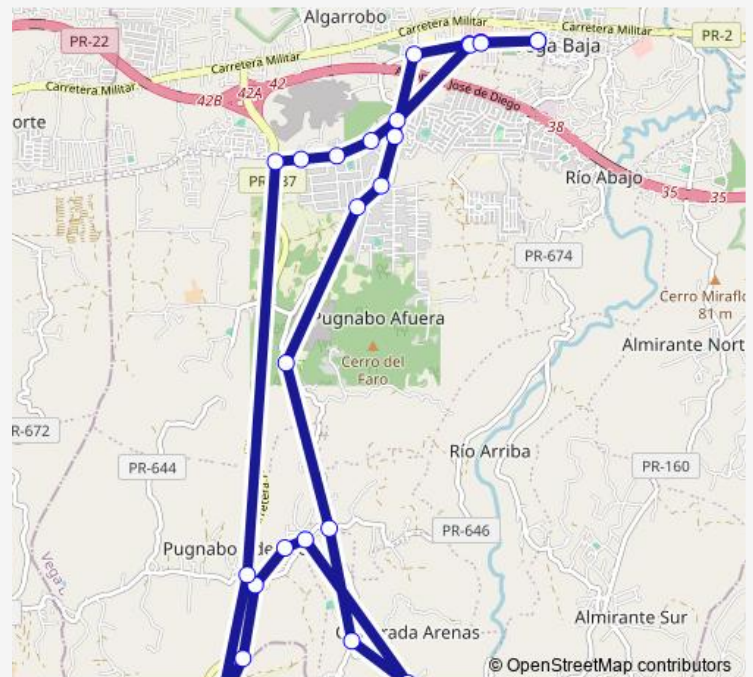

Direction

Terminal Hector Joy Sandin — Terminal Hector Joy Sandin

25 stops

[Open route schedule](#)

Terminal Hector Joy Sandin

Centro Perez Melon Oeste

Vega Baja Mall Oeste PR-155

El Criollo

Reparto Sobrino

Route schedule

Terminal Hector Joy Sandin — Terminal Hector Joy Sandin

Monday 07:00-15:00

Tuesday 07:00-15:00

Wednesday 07:00-15:00

Thursday 07:00-15:00

Friday 07:00-15:00

Saturday —

Sunday —

Route info

Direction: Terminal Hector Joy Sandin

Stops: 25

Trip Duration: 0 hour 50 min

■ Pugnado

Alturas

Vega Baja Mall Este PR-155

Centro Pérez Melón

Terminal Hector Joy Sandin

Pugnado Bus time schedules and route maps are available in an offline PDF at busmaps.com. Use the busmaps.com website to see live bus times, train schedule or subway schedule, and step-by-step directions for all public transit in Vega Baja