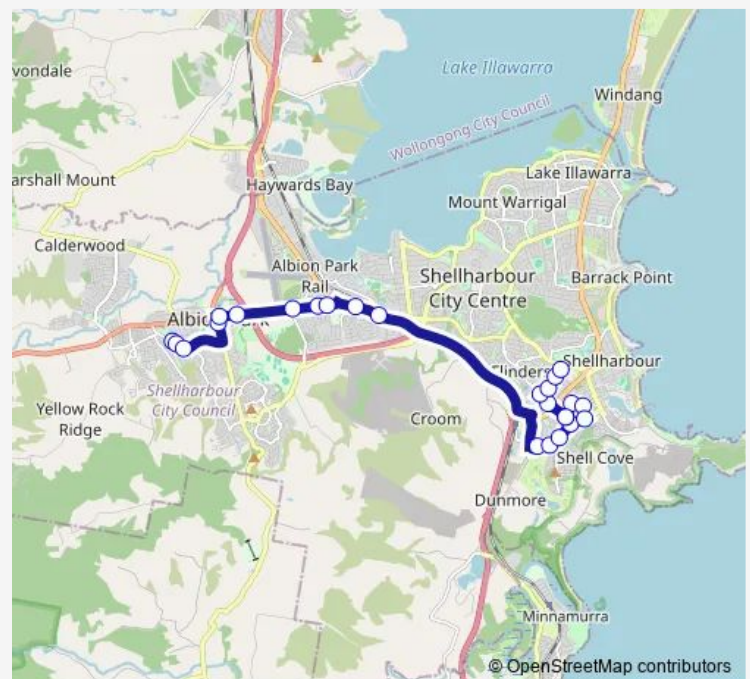

Terry St Opp O'Gorman St

Tongarra Rd After Terry St

Tongarra Rd Opp Stapleton Av

Tongarra Rd Opp Croome Rd

Albion Park Rail Public School, Tongarra Rd

Tongarra Rd Opp Ash Av

Princes Hwy After Nehme Av

Princes Hwy Before Pioneer Dr

Cove Bvd At Whitsunday Dr

Cove Bvd Opp Brindabella Dr

### Route schedule

St Joseph's Catholic High School, Church St — Jindabyne Rd Opp Corunna Cres

Monday	14:52
Tuesday	14:52
Wednesday	14:52
Thursday	14:52
Friday	14:52
Saturday	—
Sunday	—

### Route info

Direction: St Joseph's Catholic High School, Church St

Stops: 25

Trip Duration: 0 hour 25 min

Lakewood Bvd Before Garnett Gr

Munmorah Cct Opp Jindabyne Rd

Jindabyne Rd Opp Yarrunga St

Jindabyne Rd After Malacoota Way