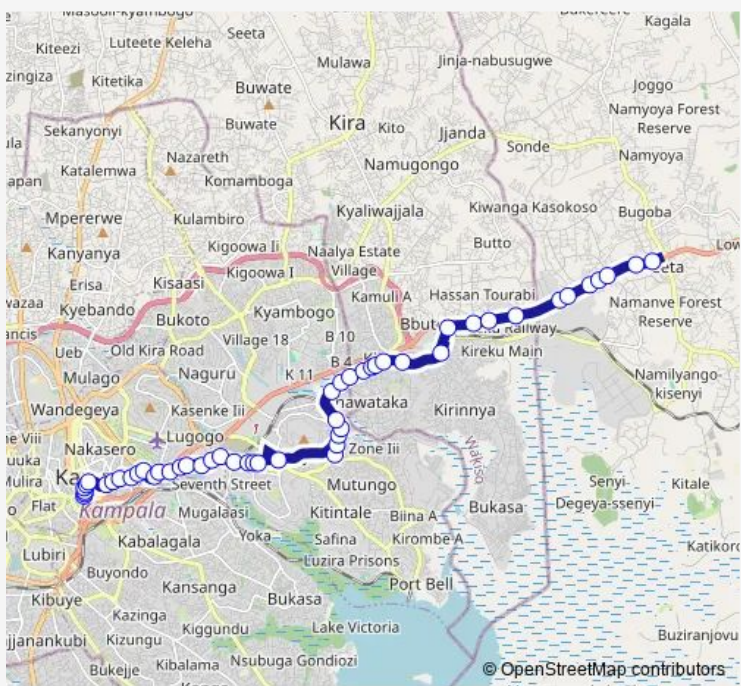

Bus IC032 Old Taxi Park-Seeta Stage

[Go to website](#)

Direction
Mutaasa — St. Peter Junior Academy
50 stops
[Open route schedule](#)

- Mutaasa
- Burton - William Roundabout
- Pioneer Mall
- City Square
- City Square - Central Police Station
- Ministry of Gender; Labour And Social Sciences
- Sheraton Gardens - Nile Avenue
- Uganda Bureau of Statistics - Sheraton Hotel
- Ministry of Finance - International Conference Centre
- Ubc Headquarters (Nile Avenue)
- Uganda Media Centre (Nile Avenue)
- Oasis Mall
- Centenary Park - Electoral Commission
- Warid Clock Tower - Airtel Headquarters
- Total (Old Portbell Rd)
- Petro (Old Portbell Rd)
- Rwenzori Commodities Ltd
- Sadolin Paints Uganda Limited
- Picfare And Nytil (Bugolobi)
- Cib (Bugolobi)
- Uganda Fishnet

Route schedule
Mutaasa — St. Peter Junior Academy

Monday	06:30-19:00
Tuesday	06:30-19:00
Wednesday	06:30-19:00
Thursday	06:30-19:00
Friday	06:30-19:00
Saturday	06:30-19:00
Sunday	06:30-19:00

Route info
Direction: Mutaasa
Stops: 50
Trip Duration: 1 hour 22 min

Hared Petrol Station (Kirinya Rd)

Birungi Complex

Kirinya Rd - Kasokoso Rd

Kavule Taxi Stage

Bweyogerere

Shire Petroleum

Gto Petro Pump - Watoto Church East

Namanve