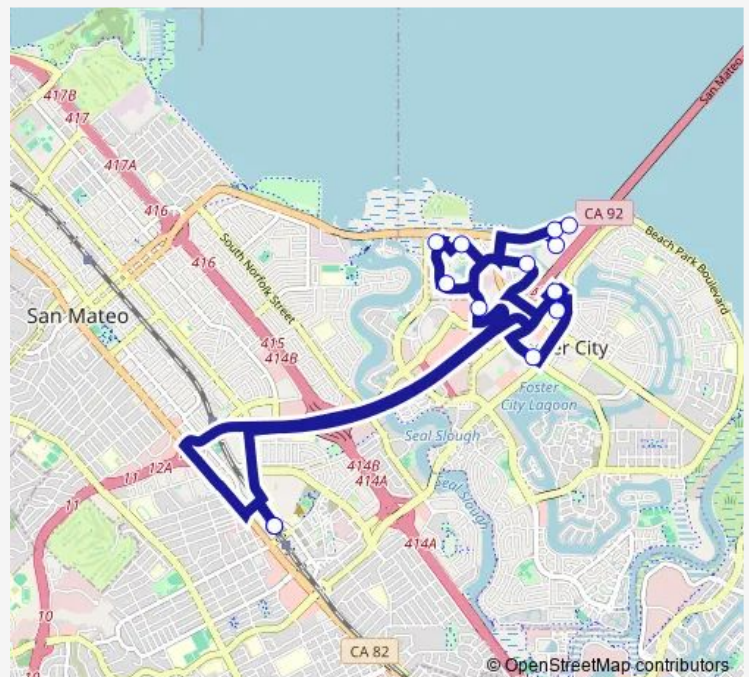

Direction

Hillsdale Caltrain Station — Hillsdale Caltrain Station

13 stops

[Open route schedule](#)

Hillsdale Caltrain Station

The Plaza at Triton Park

One Hundred Grand

Shell & E. Hillsdale Blvd.

Saturday —

Sunday —

Route info

Direction: Hillsdale Caltrain Station

Stops: 13

Trip Duration: 0 hour 48 min

FCC Shuttle — Foster City Commuter

Direction

Hillsdale Caltrain Station — Hillsdale Caltrain Station

13 stops

[Open route schedule](#)

Hillsdale Caltrain Station

Shell & E. Hillsdale Blvd.

393 Vintage Park Dr (AM Only)

353 Lakeside

300-310 Lakeside

303 Velocity Way

1149 Chess Drive

200 Lincoln Centre

E. 3rd Ave. & Lincoln Centre

Cul-de-Sac (4000/4001 E. 3rd Ave.)

The Plaza at Triton Park

One Hundred Grand

Hillsdale Caltrain Station