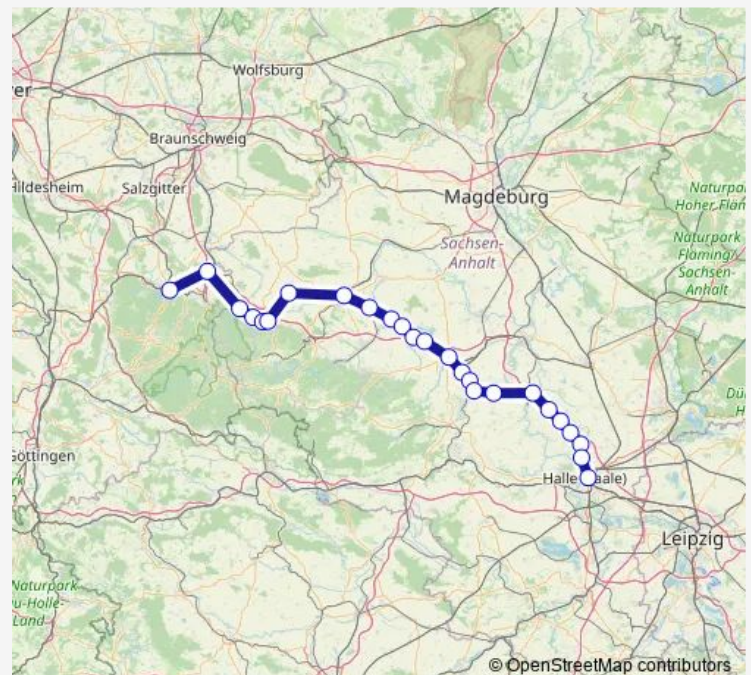

### Direction

Halle(Saale)Hbf — Halberstadt Hbf

17 stops

[Open route schedule](#)

Halle(Saale)Hbf

Halle Steintorbrücke

Halle Dessauer Brücke

Halle Zoo

Sandersleben(Anh)

Aschersleben

Frose

Gatersleben

Halberstadt Hbf

### Route schedule

Halle(Saale)Hbf — Halberstadt Hbf

Monday 22:07

Tuesday 22:07

Wednesday 22:07

Thursday 22:07

Friday 22:07

Saturday —

### Route info

Direction: Halle(Saale)Hbf

Stops: 17

Trip Duration: 1 hour 31 min

RE4

BusMaps