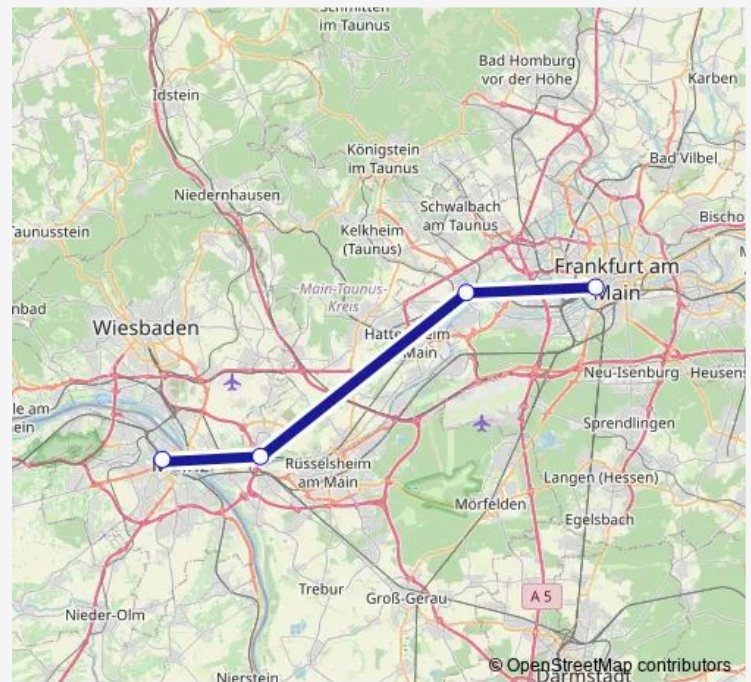

Regional Rail Service Re4

[Go to website](#)

Direction

Mainz, Hauptbahnhof — Frankfurt (Main) Hauptbahnhof

4 stops

[Open route schedule](#)

Mainz, Hauptbahnhof

Hochheim (Main) Bahnhof

Friday 08:49

Saturday —

Sunday —

Route info

Direction: Mainz, Hauptbahnhof

Stops: 4

Trip Duration: 0 hour 33 min

■ Re4

Direction

Mainz, Hauptbahnhof — Worms, Hauptbahnhof

2 stops

[Open route schedule](#)

Mainz, Hauptbahnhof

Worms, Hauptbahnhof

Route schedule

Mainz, Hauptbahnhof — Worms, Hauptbahnhof

Monday	06:13
Tuesday	06:13
Wednesday	06:13
Thursday	06:13
Friday	06:13
Saturday	—
Sunday	—

Route info

Direction: Mainz, Hauptbahnhof

Stops: 2

Trip Duration: 0 hour 27 min

Direction

Mainz, Hauptbahnhof — Frankfurt (Main) Hauptbahnhof