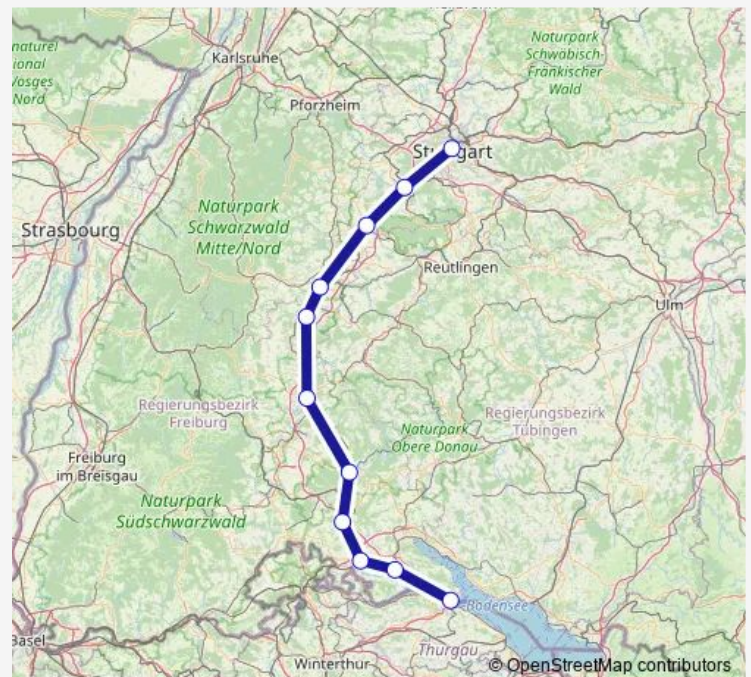

Saturday —

Sunday 17:47

Route info

Direction: Konstanz Bahnhof

Stops: 11

Trip Duration: 3 hour 29 min

RE4

BusMaps