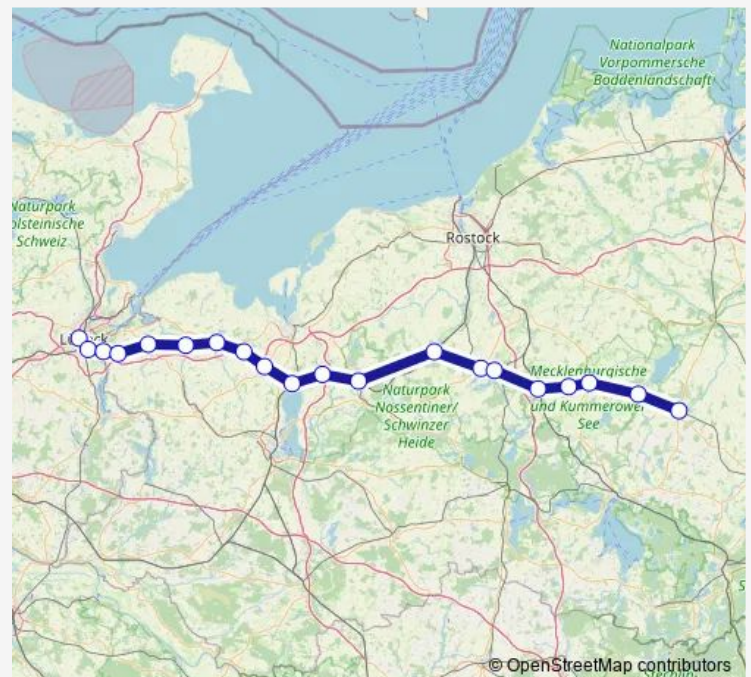

Sunday 22:06

Route info

Direction: Rathenow

Stops: 10

Trip Duration: 0 hour 56 min

■ Re4

BusMaps

Direction