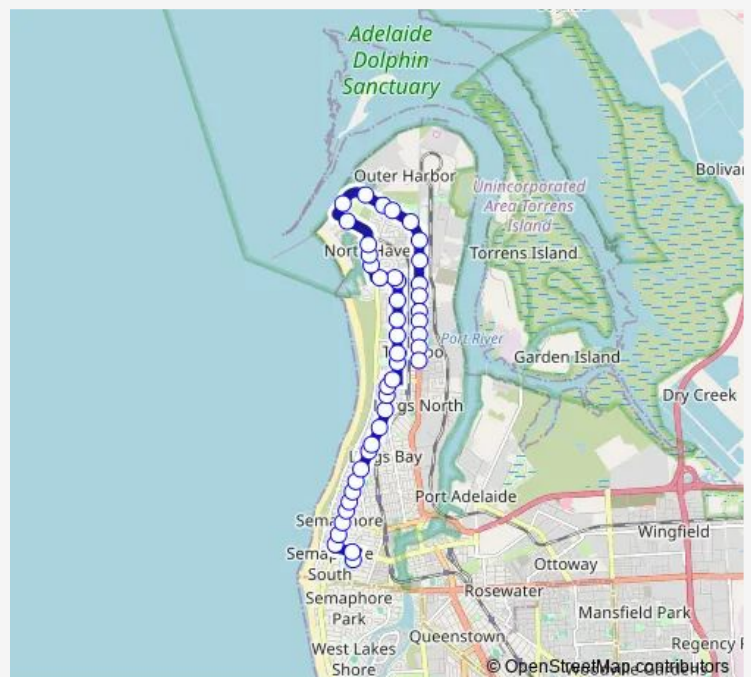

Stop 51 Military Rd - West side

Stop 52 Military Rd - West side

Stop 53 Strathfield Tce - North side

Stop 54 Military Rd - West side

Stop 55 Military Rd - West side

Stop 56 Military Rd - West side

Stop 57 Military Rd - West side

Route schedule

Stop School Le Fevre High Swan Tce — Stop 54 Victoria Rd - East side

Monday 15:30

Tuesday 14:40

Wednesday 15:30

Thursday 15:30

Friday 15:30

Saturday —

Sunday —

Route info

Direction: Stop School Le Fevre High Swan Tce

Stops: 43

Trip Duration: 0 hour 23 min

672 — Le Fevre High School to Taperoo

Stop 58 Military Rd - West side

Stop 59 Military Rd - West side

Stop School Oliver Rogers Rd / Outer Harbor Railway

Stop School Victoria Rd / Coghlan Rd

Stop School Victoria Rd / Oronsay Dr

Stop School Victoria Rd / Klingberg Dr

Stop School Victoria Rd / Pelican Point Rd