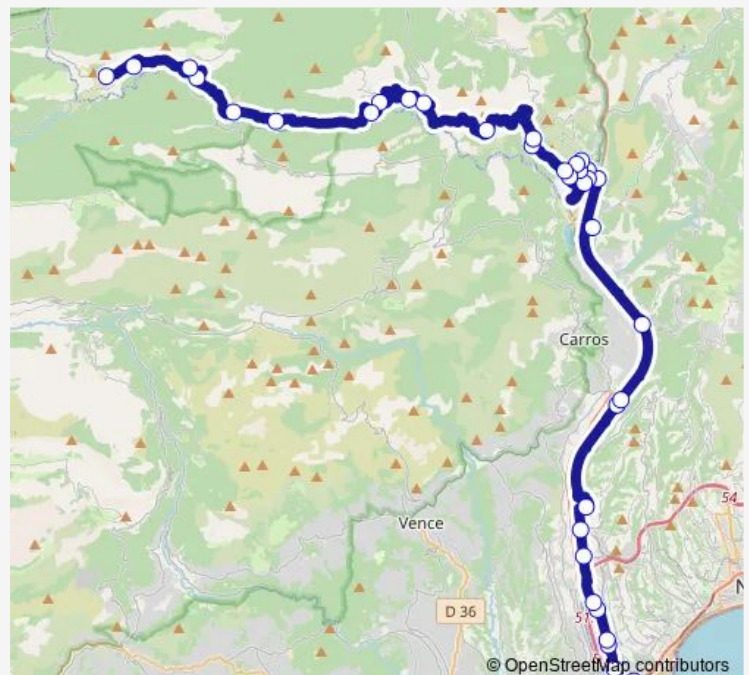

Village

Village

Route schedule

Senegoge — Village

Monday	18:00
Tuesday	18:00
Wednesday	18:00
Thursday	18:00
Friday	18:00
Saturday	—
Sunday	—

Route info

Direction: Senegoge

Stops: 4

Trip Duration: 0 hour 35 min

672 — 672 _ Nice - Sigale

Direction

Grand Arénas — Village

35 stops

[Open route schedule](#)

Grand Arénas

Bois de Boulogne

Route info

Direction: Grand Arénas

Stops: 35

Trip Duration: 1 hour 30 min

La Ciavarlina R

Vescous

Mairie

Le Coulet

Wednesday 06:25

Thursday 06:25

Friday 06:25

Saturday —

Sunday —

Route info

Direction: Village

Stops: 18