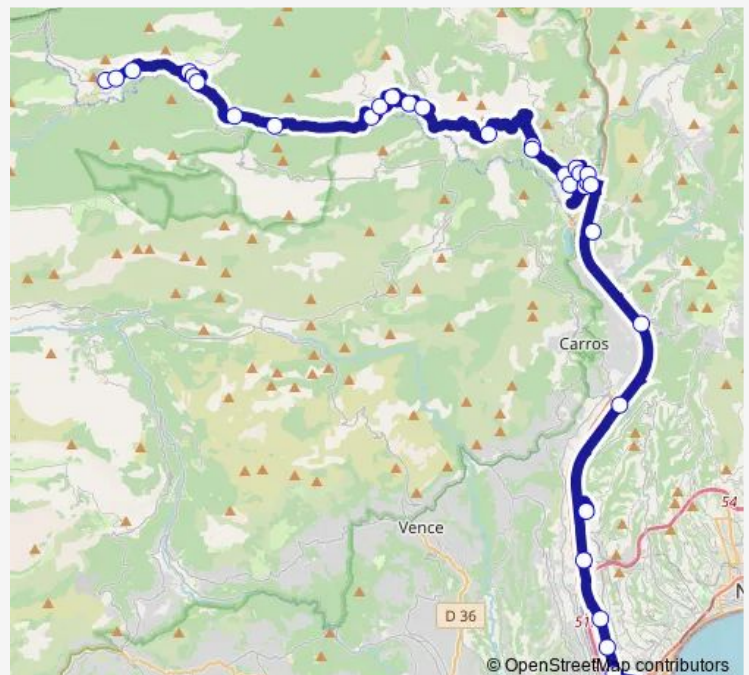

### Direction

Senegoge — Village

4 stops

[Open route schedule](#)

Senegoge

Village

Village

Village

### Route schedule

Senegoge — Village

Monday 18:00

Tuesday 18:00

Wednesday 18:00

Thursday 18:00

Friday 18:00

Saturday —

### Route info

Direction: Senegoge

Stops: 4

Trip Duration: 0 hour 35 min

672 — 672 \_ Nice - Sigale

## Route info

Direction: Village

Stops: 33

Trip Duration: 1 hour 35 min

Castagniers

Colomars La Manda

Carrefour Lingostiere

Saint Isidore