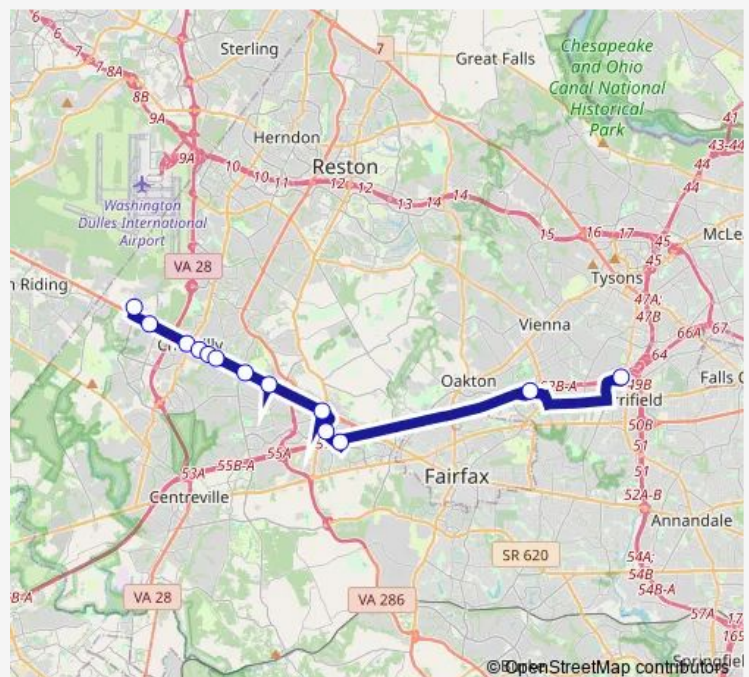

Monument DR Transit Center BAY E

West OX RD @ Legato Rd

LEE Jackson HWY @ Fair Ridge D

LEE Jackson HWY @ Majestic La

LEE Jackson HWY @ Stringfellow

LEE Jackson HWY @ Galesbury Ln

LEE Jackson HWY @ Chantilly Rd

LEE Jackson HWY @ Meadowla

LEE Jackson HWY @ Centreville

LEE Jackson HWY @ Avion Pkwy

Avion Pkwy @ VA Mallory DR E

Avion Pkwy @ Concorde Pkwy E

Avion Pkwy @ Stonecroft Blvd

Route schedule

Dunn Loring Metro — Avion Pkwy @ Stonecroft Blvd

Monday 09:33-22:33

Tuesday 09:33-22:33

Wednesday 09:33-22:33

Thursday 09:33-22:33

Friday 09:33-22:33

Saturday 07:03-22:33

Sunday 07:03-21:33

Route info

Direction: Dunn Loring Metro

Stops: 15

Trip Duration: 0 hour 44 min

672 — Chantilly - Vienna

Direction

Avion Pkwy @ Stonecroft Blvd — Dunn Loring Metro

13 stops

[Open route schedule](#)