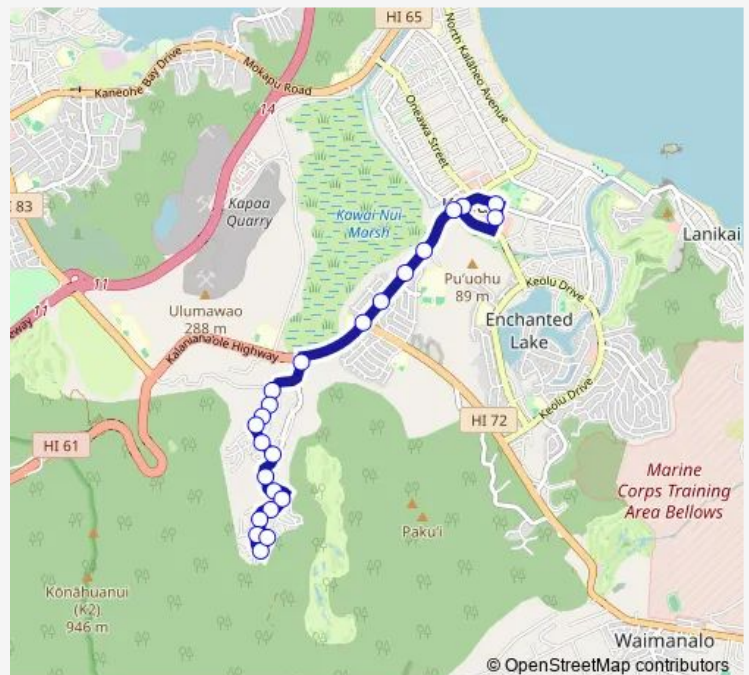

### Route schedule

Kailua RD + Hamakua Dr — Maleko ST + 1314

Monday 06:34-19:12

Tuesday 06:34-19:12

Wednesday 06:34-19:12

Thursday 06:34-19:12

Friday 06:34-19:12

Saturday 06:40-19:40

### Route info

Direction: Kailua RD + Hamakua Dr

Stops: 23

Trip Duration: 0 hour 16 min

672 — Kailua-Maunawili

Aloha OE DR + Maleko St

Maleko ST + 1314

**Direction**

Sunday 06:57-19:55