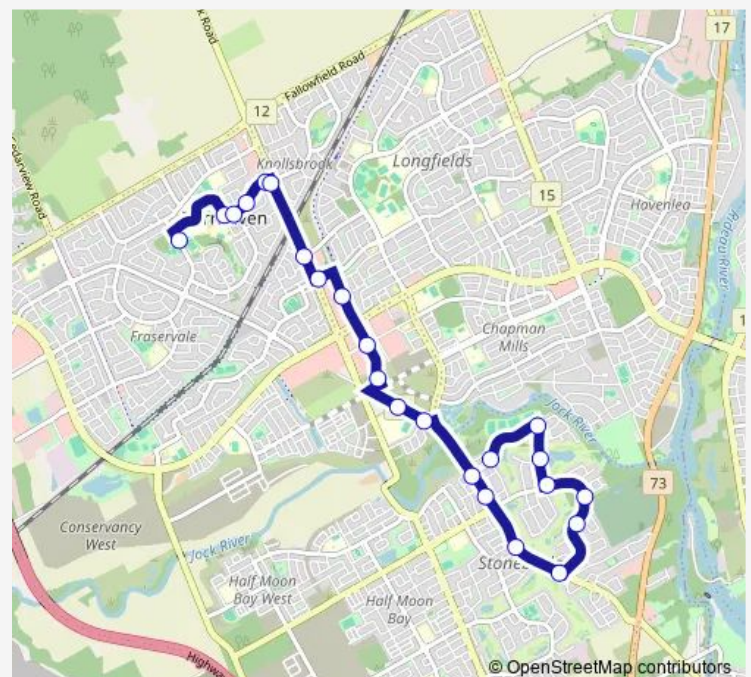

Pondhollow / Silverthorn

Route schedule

Fable / Malvern — Riverstone / Fencerow

Monday 15:30

Tuesday 15:30

Wednesday 15:30

Thursday 15:30

Friday 15:30

Saturday —

Sunday —

Route info

Direction: Fable / Malvern

Stops: 23

Trip Duration: 0 hour 19 min

Pondhollow / Riverstone

Riverstone / Fencerow

Direction

Golflinks / Longfields — Fable / Malvern

25 stops

[Open route schedule](#)

Golflinks / Longfields

Golflinks / Silbrass

Golflinks / Rustwood

Golflinks / Pondhollow

Tuesday 08:29

Wednesday 08:29

Thursday 08:29

Friday 08:29

Saturday —

Sunday —

Route info

Direction: Golflinks / Longfields