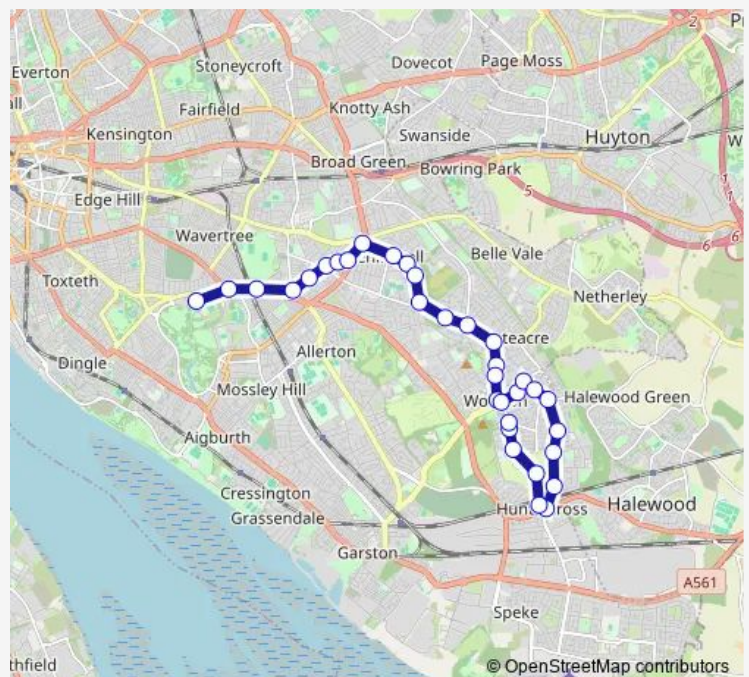

Halewood Drive

### Route info

Direction: St Marys High School

Stops: 33

Trip Duration: 0 hour 32 min

672 — Croxteth Drive / St Marys High School - Speke Road / Manor Road

Out Lane

Whitney Place

Whitney Road

Arncliffe Road

Camberley Drive

Roskell Road

Hunts Cross Station

Hunts Cross Station

Greenacre Road

Jewdine Close

School Lane