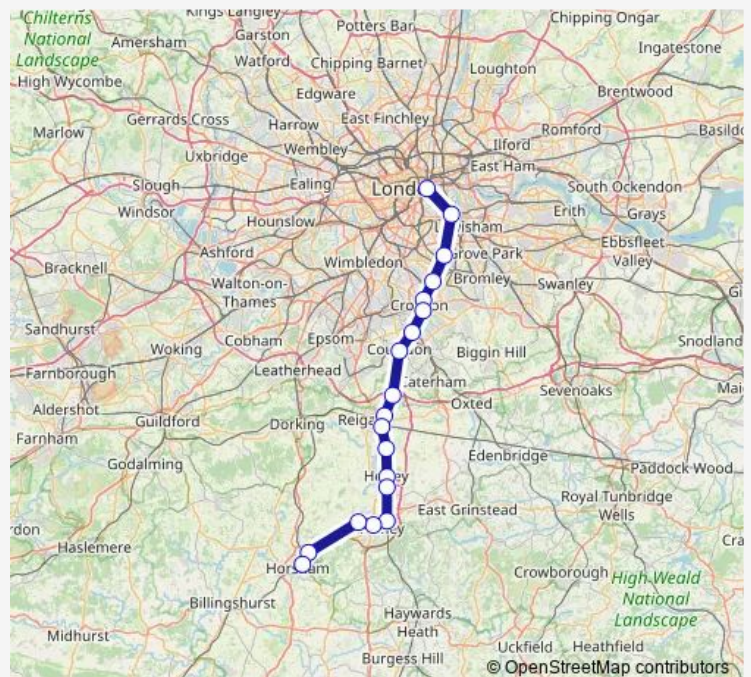

Rail TI:Lbg->Hrh TL train service from LBG to Hrh

[Go to website](#)

Direction

London Bridge — Horsham

19 stops

[Open route schedule](#)

London Bridge

New Cross Gate

Earlswood (Surrey)

Salfords (Surrey)

Horley

Gatwick Airport

Three Bridges

Crawley

Ifield

Littlehaven

Horsham

Route schedule

London Bridge — Horsham

Monday 20:22

Tuesday 20:22

Wednesday 20:22

Thursday 20:22

Friday 20:22

Saturday —

Sunday 07:18-22:23

Route info

Direction: London Bridge

Stops: 19

Trip Duration: 1 hour 12 min

■ TI:Lbg->Hrh — TL train service from LBG to Hrh

Tl:Lbg->Hrh Rail time schedules and route maps are available in an offline PDF at busmaps.com. Use the busmaps.com website to see live bus times, train schedule or subway schedule, and step-by-step directions for all public transit in London