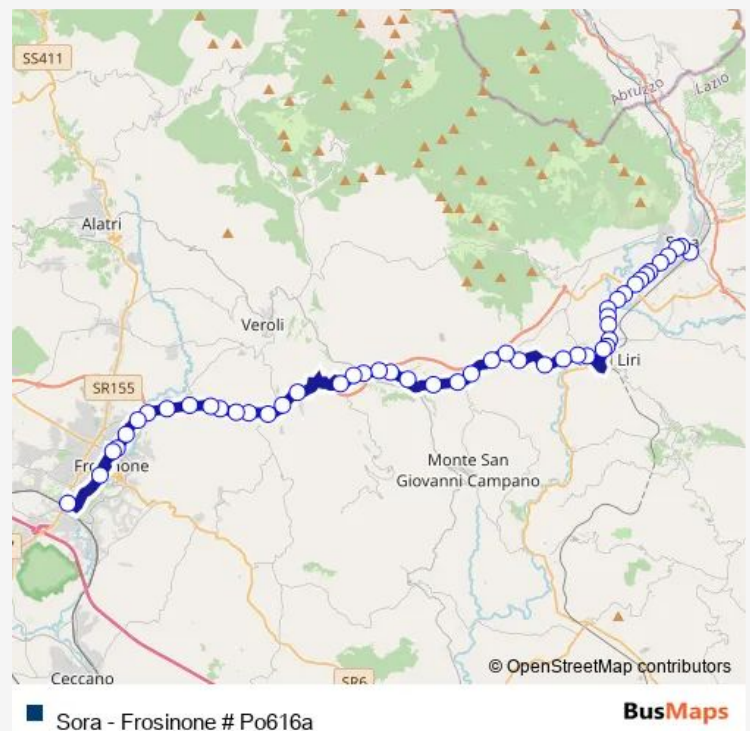

Isola Liri | Via Roma Via Madonna Neve # f5907

Castelliri | Via Roma Via Montecassino # f5908

### Route schedule

Sora | Stazione FS # f5890 — Frosinone | Piazza Pertini # f3486

Monday 06:50-14:40

Tuesday 06:50-14:40

Wednesday 06:50-14:40

Thursday 06:50-14:40

Friday 06:50-14:40

Saturday 13:15-14:30

### Route info

Direction: Sora | Stazione FS # f5890

Stops: 49

Trip Duration: 1 hour 2 min

Castelliri | Via Roma Via Vado Colli # f5909

Castelliri | Via Santa Maria Salomé # f5910

Castelliri | Via Collasturo # f5911