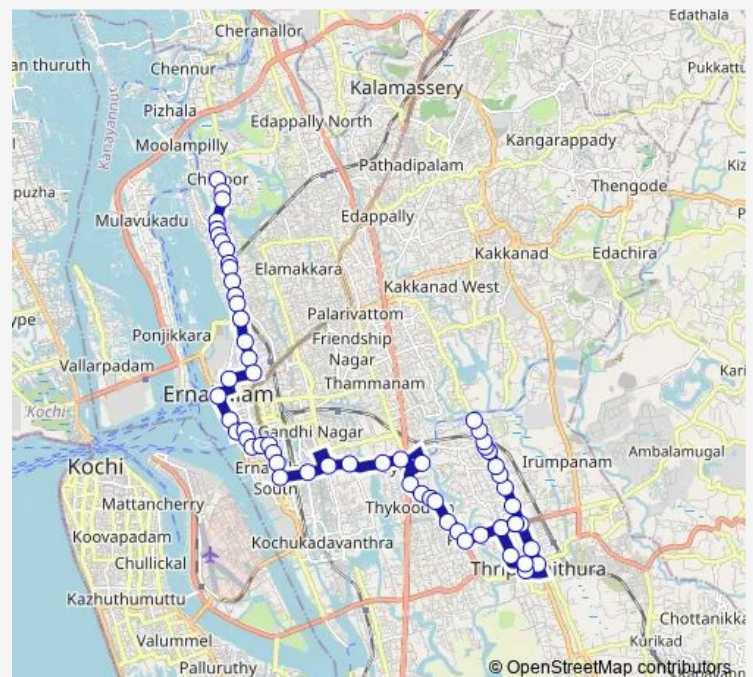

Champakara

Route schedule

Labour Corner — Chittoor Temple

Monday 06:00

Tuesday 06:00

Wednesday 06:00

Thursday 06:00

Friday 06:00

Saturday 06:00

Sunday 06:00

Route info

Direction: Labour Corner

Stops: 59

Trip Duration: 1 hour 10 min

Thykoodam Junction

Thykoodam Metro Station

Oen

Sub Station

Vyttila Devaswom Board

Vyttila

Vyttila Junction

Janatha

Elamkulam Junction

Kadavanthra