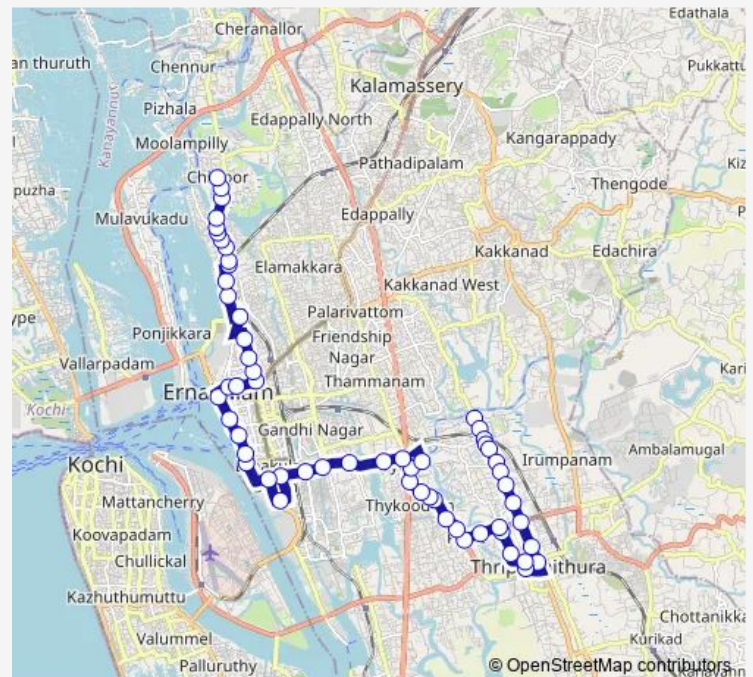

St Theresas College

Route schedule

Chittoor Temple — Labour Corner

Monday 06:00

Tuesday 06:00

Wednesday 06:00

Thursday 06:00

Friday 06:00

Saturday 06:00

Sunday 06:00

Route info

Direction: Chittoor Temple

Stops: 62

Trip Duration: 1 hour 10 min

Convent Junction

Boat Jetty Junction

Hospital Junction

Maharajas Hostel

Maharajas Ground

Karakkat Junction

Ernakulam South

Valanjambalam

Manorama Junction

Kadavanthara Junction

Wednesday 06:00

Thursday 06:00

Friday 06:00

Saturday 06:00

Sunday 06:00

Route info

Direction: Labour Corner

Stops: 59