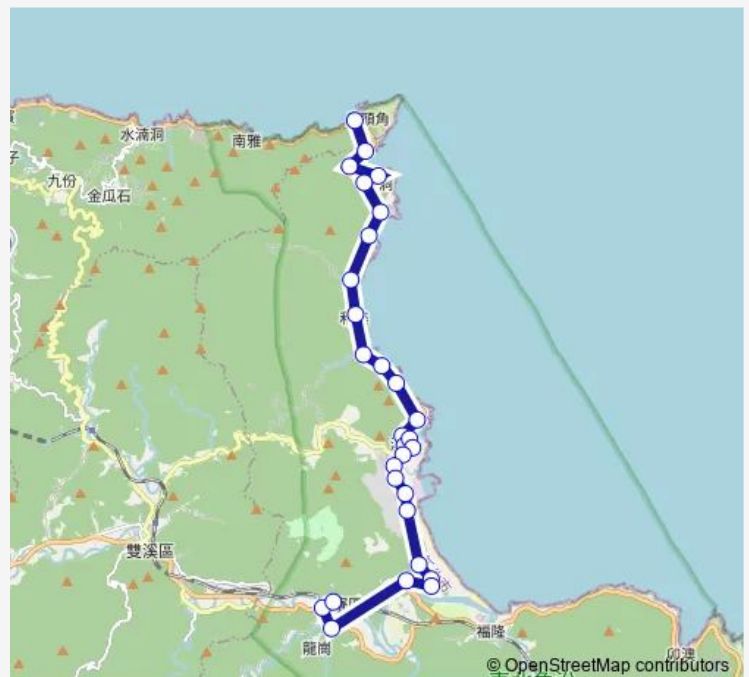

Thursday 08:10-14:30

Friday 08:10-14:30

Saturday —

Sunday —

Route info

Direction: 貢寮火車站

Stops: 27

Trip Duration: 15 hour 50 min

Wednesday 06:00-15:21

Thursday 06:00-15:21

Friday 06:00-15:21

Saturday —

Sunday —

Route info

Direction: 鼻頭角

Stops: 29