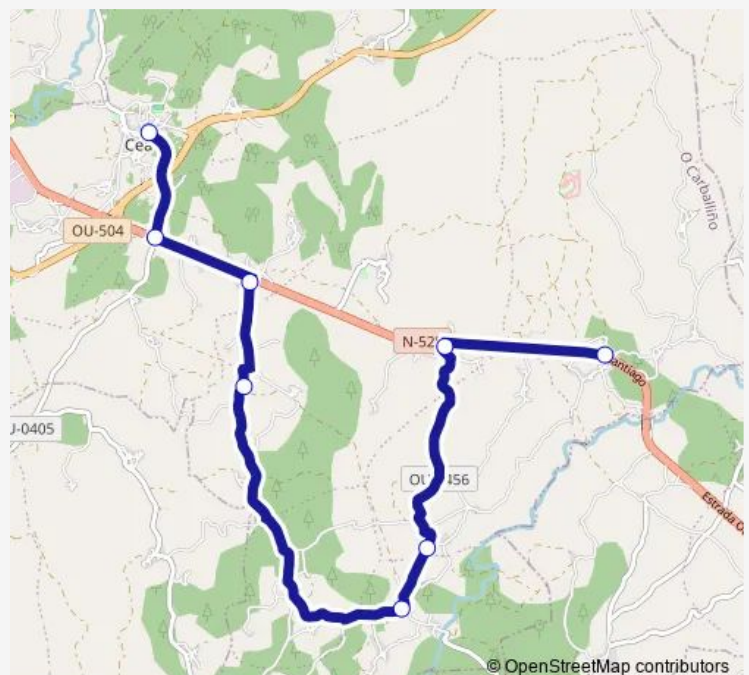

Faramontaos - Enlace (Cr — CEA (Fronte Parque Infant

Monday 10:30

Tuesday 10:30

Wednesday 10:30

Thursday 10:30

Friday 10:30

Saturday —

Sunday —

Route info

Direction: Faramontaos - Enlace (Cr

Stops: 8

Trip Duration: 0 hour 29 min

■ XG600023 — Faramontaos - Enlace (cruce crtra. Ourense)-Cea (fronte parque infantil)

Direction

CEA (Fronte Parque Infant — Faramontaos - Enlace (Cr

8 stops

[Open route schedule](#)

CEA (Fronte Parque Infant

Paramios

Casas Novas

Pereda

Mandrás

Vilaseco

Friday 17:30

Saturday —

Sunday —

Route info

Direction: CEA (Fronte Parque Infant

Stops: 8

Trip Duration: 0 hour 29 min

XG600023 Bus time schedules and route maps are available in an offline PDF at busmaps.com. Use the busmaps.com website to see live bus times, train schedule or subway schedule, and step-by-step directions for all public transit in Amoeiro