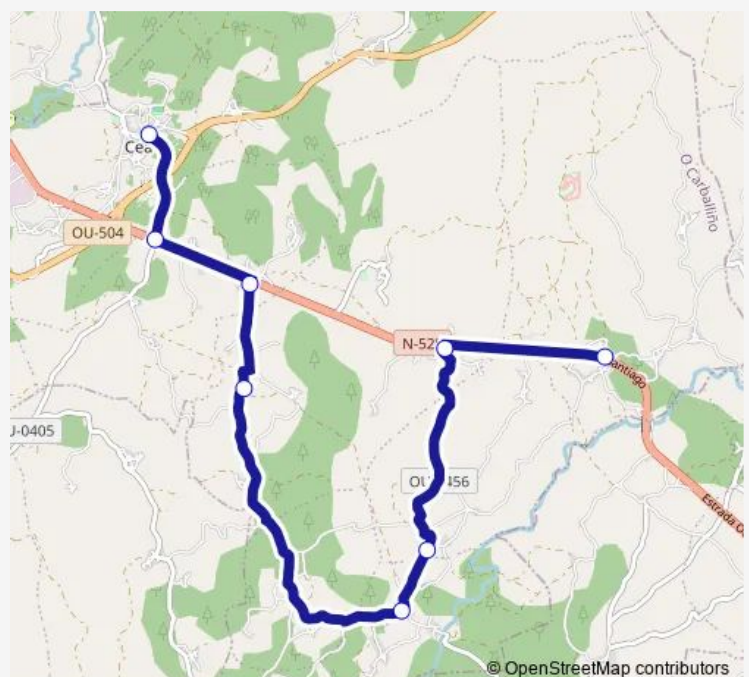

**Route schedule**

Faramontaos - Enlace (Cr — CEA (Fronte Parque Infant

Monday 10:30

Tuesday 10:30

Wednesday 10:30

Thursday 10:30

Friday 10:30

Saturday —

Sunday —

**Route info**

Direction: Faramontaos - Enlace (Cr

Stops: 8

Trip Duration: 0 hour 29 min

■ Xg600023 — Faramontaos - Enlace (cruce crtra. Ourense)-Cea (fronte parque infantil)

**Direction**

CEA (Fronte Parque Infant — Faramontaos - Enlace (Cr

8 stops

[Open route schedule](#)

CEA (Fronte Parque Infant

Paramios

Casas Novas

Pereda

Mandrás

Vilaseco

Friday 17:30

Saturday —

Sunday —

**Route info**

Direction: CEA (Fronte Parque Infant

Stops: 8

Trip Duration: 0 hour 29 min

Xg600023 Bus time schedules and route maps are available in an offline PDF at [busmaps.com](https://busmaps.com). Use the [busmaps.com](https://busmaps.com) website to see live bus times, train schedule or subway schedule, and step-by-step directions for all public transit in Amoeiro