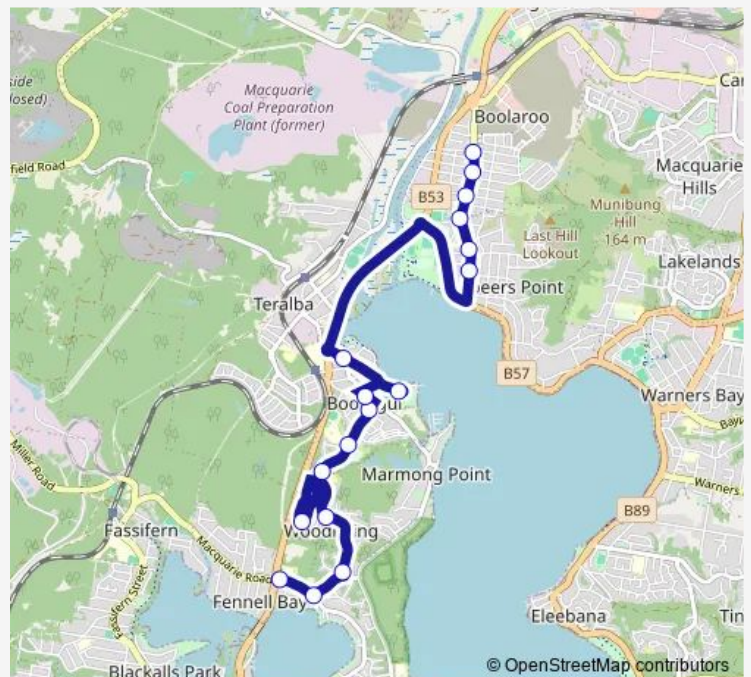

Enterprise Way At Willai St

Enterprise Way At Southern Cross Dr

Advance Dr At Freemantle Dr (Hail And Ride)

Hayden Brook Rd After Vim Cl

Hayden Brook Rd After Merriwa St

Hayden Brook Rd At Ranclaud St

Marmong St Opp Five Island School

Lake Macquarie High School, First St

First St After Fourth St

Main Rd Opp Nord St

Speers Point Library, Main Rd

Main Rd At Eighth St

Main Rd Opp Albert Reserve

Main Rd After Fourth St

Main Rd At First St

Route schedule

Fennell Bay Public School, Bay Rd — Main Rd At First St

Monday 15:12

Tuesday 15:12

Wednesday 15:12

Thursday 15:12

Friday 15:12

Saturday —

Sunday —

Route info

Direction: Fennell Bay Public School, Bay Rd

Stops: 17

Trip Duration: 0 hour 24 min

6457 — Fennell Bay PS to Booragul

6457 School Bus time schedules and route maps are available in an offline PDF at [busmaps.com](https://busmaps.com). Use the [busmaps.com](https://busmaps.com) website to see live bus times, train schedule or subway schedule, and step-by-step directions for all public transit in Newcastle