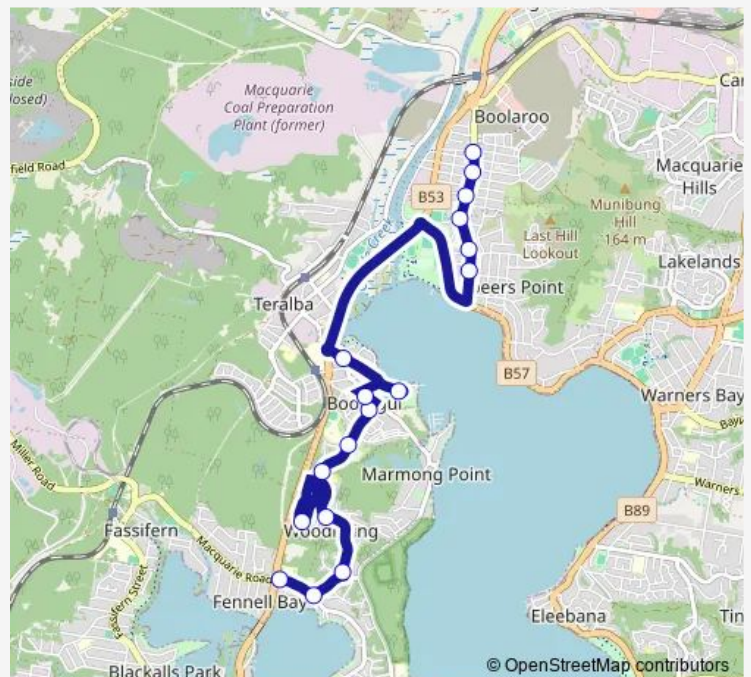

Enterprise Way At Willai St

Enterprise Way At Southern Cross Dr

Advance Dr At Freemantle Dr (Hail And Ride)

Hayden Brook Rd After Vim Cl

Hayden Brook Rd After Merriwa St

Hayden Brook Rd At Ranclaud St

Marmong St Opp Five Island School

Lake Macquarie High School, First St

First St After Fourth St

Main Rd Opp Nord St

Speers Point Library, Main Rd

Main Rd At Eighth St

Main Rd Opp Albert Reserve

Main Rd After Fourth St

Main Rd At First St

Route schedule

Fennell Bay Public School, Bay Rd — Main Rd At First St

Monday 15:12

Tuesday 15:12

Wednesday 15:12

Thursday 15:12

Friday 15:12

Saturday —

Sunday —

Route info

Direction: Fennell Bay Public School, Bay Rd

Stops: 17

Trip Duration: 0 hour 24 min

6457 — Fennell Bay PS to Booragul

6457 School Bus time schedules and route maps are available in an offline PDF at busmaps.com. Use the busmaps.com website to see live bus times, train schedule or subway schedule, and step-by-step directions for all public transit in Newcastle