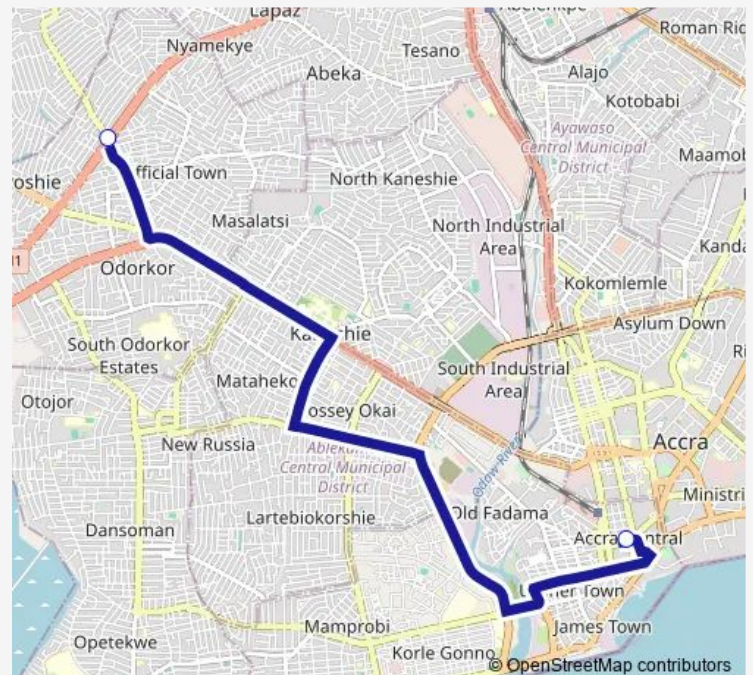

## Bus 328B Rawlings Park to Kwashieman Station

[Go to website](#)**Direction**

Terminal Rawlings Park — Terminal Kwashieman Station

2 stops

[Open route schedule](#)

Terminal Rawlings Park

Terminal Kwashieman Station

**Route schedule**

Terminal Rawlings Park — Terminal Kwashieman Station

Monday 12:40

Tuesday 12:40

Wednesday 12:40

Thursday 12:40

Friday 12:40

Saturday 12:40

Sunday 12:40

**Route info**

Direction: Terminal Rawlings Park

Stops: 2

Trip Duration: 1 hour 20 min

■ 328B — Rawlings Park to Kwashieman Station

328B Bus time schedules and route maps are available in an offline PDF at [busmaps.com](https://busmaps.com). Use the [busmaps.com](https://busmaps.com) website to see live bus times, train schedule or subway schedule, and step-by-step directions for all public transit in Accra