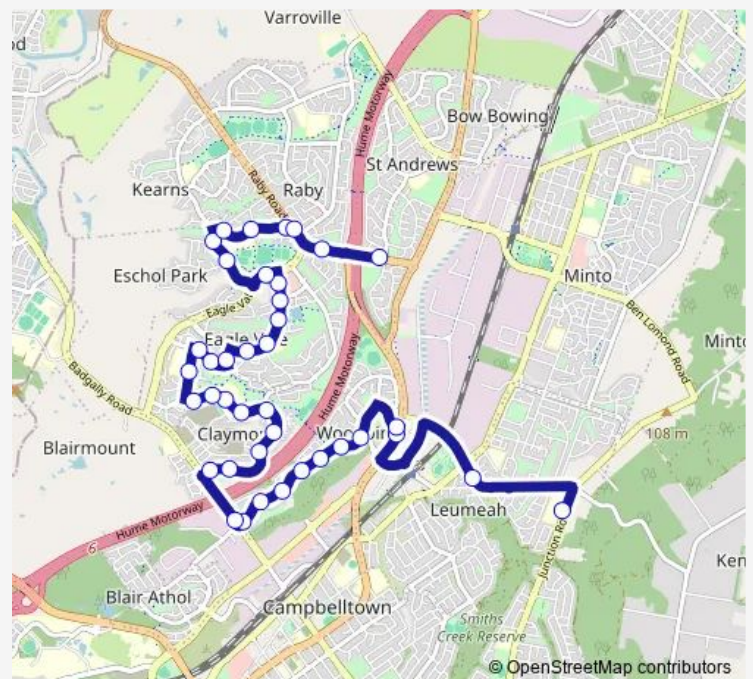

Dobell Rd Opp Jullian Way

Dobell Rd Opp Claymore Community Centre

Dobell Rd At Coldquhoun Way

Dobell Rd Opp Claymore Public School

Dobell Rd Opp Carter Pl

Dobell Reserve, Dobell Rd

Route schedule

Leumeah Hs — Raby Rd Before Stranraer Dr

Monday	15:11
Tuesday	15:11
Wednesday	15:11
Thursday	15:11
Friday	15:11
Saturday	—
Sunday	—

Route info

Direction: Leumeah Hs

Stops: 39

Trip Duration: 0 hour 20 min

5543 — Leumeah HS to Raby Rd

Eagle Vale High School, Drysdale St

Malachite Rd Opp Drysdale St

Malachite Rd Before Silica Cres

Boyd St After Malachite Rd

Emerald Dr Opp Alabaster Pl

Emerald Dr Opp Mary Immaculate Parish Primary School

Emerald Dr Opp Eagle Vale Neighbourhood Centre

Eschol Park Dr Before Semillon Cres

Eschol Park Dr Before Raby Rd

Raby Rd Opp Eschol Park Dr

Raby Rd Opp Eagle Vale Rd

Raby Rd Before Stranraer Dr

5543 School Bus time schedules and route maps are available in an offline PDF at busmaps.com. Use the busmaps.com website to see live bus times, train schedule or subway schedule, and step-by-step directions for all public transit in Liverpool