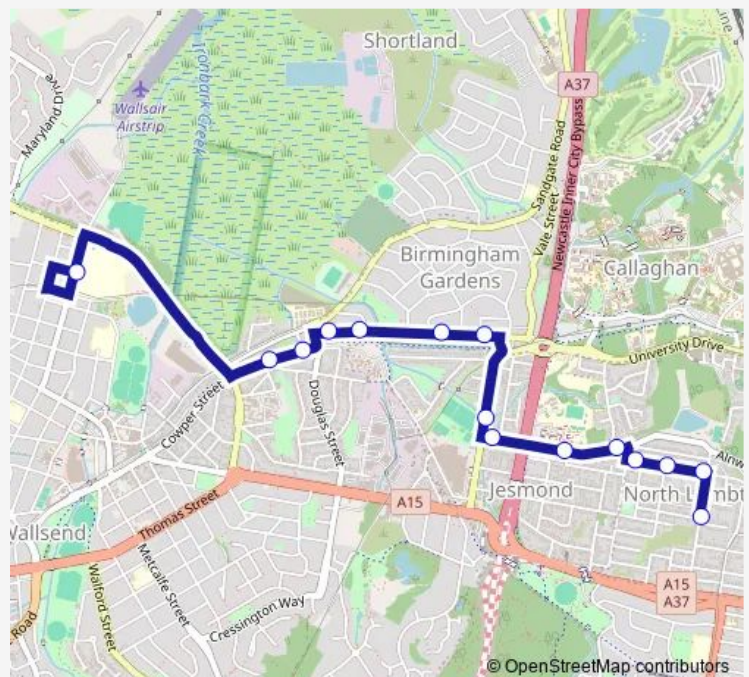

- Callaghan College Wallsend Campus, Macquarie St
- Cameron St Opp Nash St
- Cameron St Before Tillie St
- Birmingham Gardens Ambulance Station, Wilkinson Av
- Wilkinson Av At Cunningham St
- Wilkinson Av After Morris St
- Wilkinson Av At King St
- Blue Gum Rd Opp Heaton Park
- Janet St Before Heaton St
- Callaghan College, Janet St
- Janet St At Sunset Bvd
- Seventh St Opp Pilkington St
- Seventh St Opp Arthur St
- Seventh St At George St
- George St Opp Percy St

Route schedule

Callaghan College Wallsend Campus, Macquarie St — George St Opp Percy St

Monday	—
Tuesday	—
Wednesday	—
Thursday	—
Friday	13:40
Saturday	—
Sunday	—

Route info

Direction: Callaghan College Wallsend Campus, Macquarie St

Stops: 15

Trip Duration: 0 hour 13 min

Direction

George St At Percy St — Callaghan College Wallsend Campus, Macquarie St

16 stops

[Open route schedule](#)

George St At Percy St

Seventh St At George St

Sunday —

Route info

Direction: George St At Percy St

Stops: 16

Trip Duration: 0 hour 12 min

859 School Bus time schedules and route maps are available in an offline PDF at busmaps.com. Use the busmaps.com website to see live bus times, train schedule or subway schedule, and step-by-step directions for all public transit in Newcastle