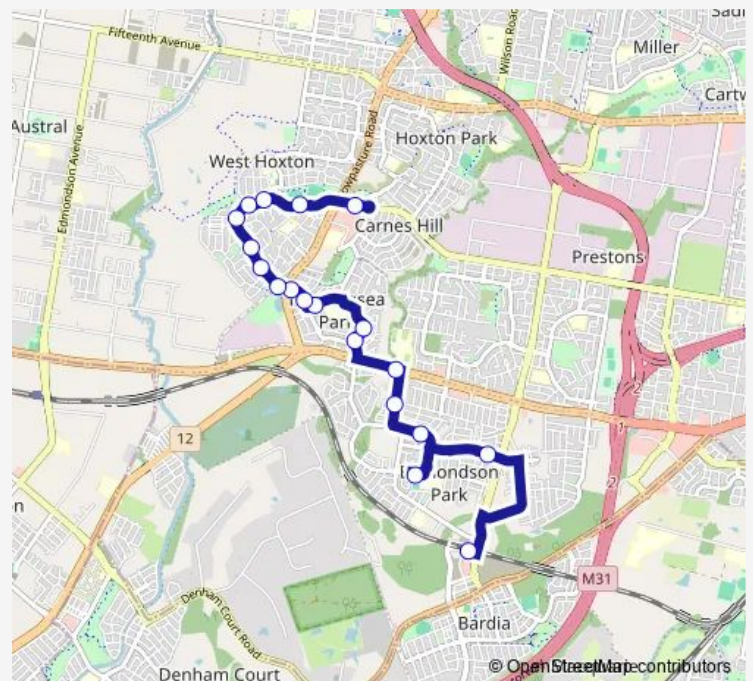

Bus 859 Edmondson Park Station to Carnes Hill

[Go to website](#)

Direction

Edmondson Park Station, Stand B — Carnes Hill Marketplace, Kurrajong Rd

19 stops

[Open route schedule](#)

- Edmondson Park Station, Stand B
- Dalmatia Av Before Torino Rd
- St Francis Catholic College, School Grounds
- Jardine Dr Before Forsyth Rd
- Rynan Av At Hepburn Rd
- Camden Valley Way Opp William Carey Christian School
- Horningsea Park Dr After Joshua Moore Dr
- Horningsea Park Dr Opp Carruthers Dr
- Horningsea Park Dr Before Joshua Moore Dr
- Joshua Moore Dr At Sunrise Pl
- Joshua Moore Dr Before Cowpasture Rd
- Greenway Dr Opp Horningsea Fire Station
- Greenway Dr After Addison Way
- Greenway Dr After Hume Dr
- Greenway Dr After Wingate Av
- Greenway Dr Before Bird Pl
- Greenway Dr Before Carmichael Dr
- Greenway Park, Greenway Dr
- Carnes Hill Marketplace, Kurrajong Rd

Route schedule

Edmondson Park Station, Stand B — Carnes Hill Marketplace, Kurrajong Rd

Monday	05:17-23:10
Tuesday	05:17-23:10
Wednesday	05:17-23:10
Thursday	05:17-23:10
Friday	05:17-23:10
Saturday	06:15-23:12
Sunday	06:15-23:12

Route info

Direction: Edmondson Park Station, Stand B

Stops: 19

Trip Duration: 0 hour 24 min

859 — Edmondson Park Station to Carnes Hill

Direction

Edmondson Park Station, Stand B — John Edmondson High School, Horningsea Park Dr

9 stops

[Open route schedule](#)

Edmondson Park Station, Stand B

Dalmatia Av Before Torino Rd

Jardine Dr Before Forsyth Rd

Rynan Av At Hepburn Rd

Camden Valley Way Opp William Carey Christian School

Horningsea Park Dr After Joshua Moore Dr