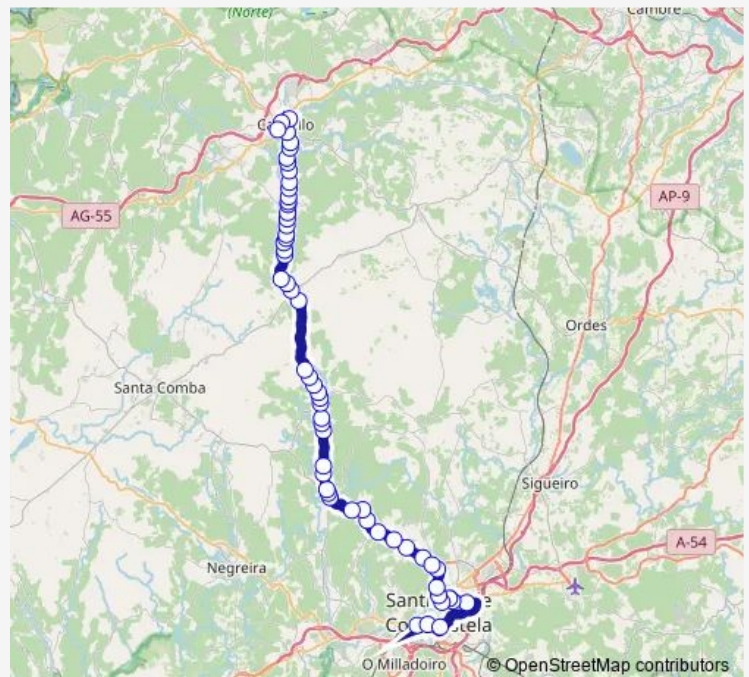

Thursday —

Friday 15:05

Saturday —

Sunday —

Route info

Direction: Chus (Av. da Maestra Vict

Stops: 58

Trip Duration: 1 hour 25 min

■ XG811062 — Carballo E.A.-Santiago (por San Caetano)

Lesta

Pista Insua

A Cabaña

Pista Cornes

Os Carballos

Rúa Arcai

Bembibre