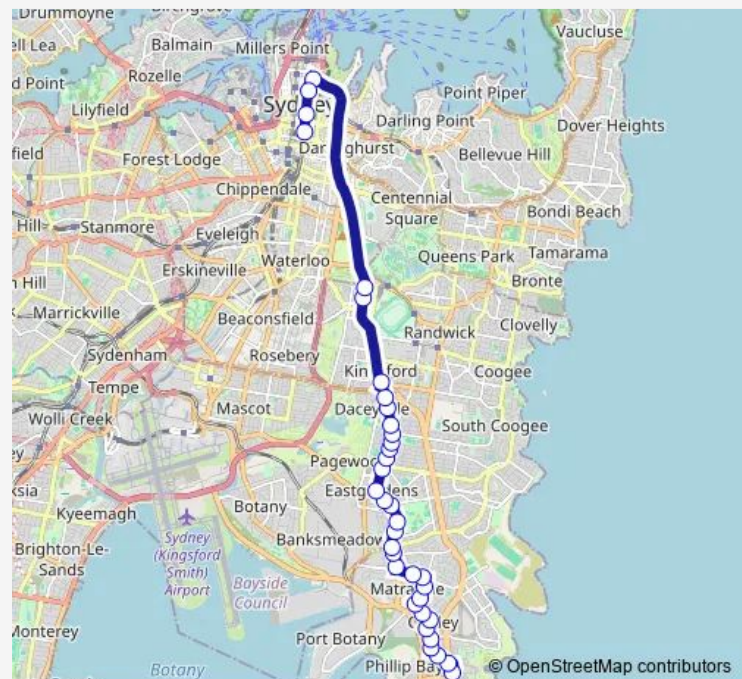

Thursday 06:33-08:09

Friday 06:33-08:09

Saturday —

Sunday —

Route info

Direction: Anzac Pde Opp Pine Av

Stops: 36

Trip Duration: 0 hour 53 min

X92 — Prepay-Only - Little Bay to City Museum (Express Service)

Westfield Eastgardens, Bunnerong Rd

Bunnerong Rd Before Heffron Rd

Harris Reserve, Bunnerong Rd

Bunnerong Rd At Wark Av

Bunnerong Rd At Keysor Rd

Chifley Tower, Bent St

Martin Place Station, Elizabeth St, Stand F

St James Station, Elizabeth St

Museum Station, Elizabeth St, Stand C

Direction

Martin Place Station, Elizabeth St, Stand F — Anzac Pde After Pine Av

Tuesday 16:54-18:28

Wednesday 16:54-18:28

Thursday 16:54-18:28

Friday 16:54-18:28

Saturday —

Sunday —

Route info

Direction: Martin Place Station, Elizabeth St, Stand F