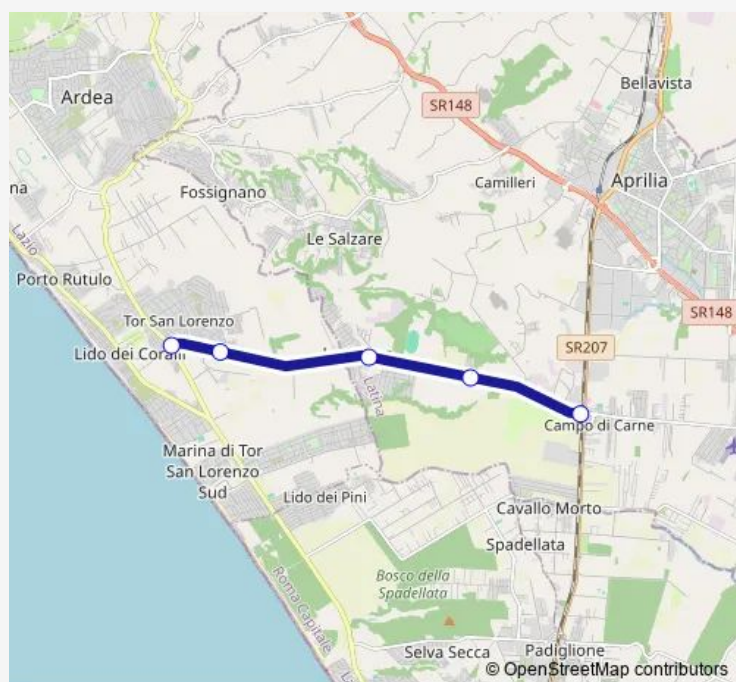

**Direction**

TOR S.Lorenzo | Via Campo di Carne Via Pinete # f12646  
 — Aprilia | Via Cogna Via Nettunense # f14167

5 stops

[Open route schedule](#)

TOR S.Lorenzo | Via Campo di Carne Via Pinete # f12646

TOR S.Lorenzo | Via Campo di Carne Via Bougan # f12647

Aprilia | Via della Cogna # f12648

Aprilia | Via Cogna Via Salici # f12649

Aprilia | Via Cogna Via Nettunense # f14167

**Route schedule**

TOR S.Lorenzo | Via Campo di Carne Via Pinete # f12646  
 — Aprilia | Via Cogna Via Nettunense # f14167

Direction: TOR S.Lorenzo | Via Campo di Carne Via Pinete # f12646

Stops: 5

Trip Duration: 0 hour 15 min

Bus time schedules and route maps are available in an offline PDF at [busmaps.com](https://busmaps.com). Use the [busmaps.com](https://busmaps.com) website to see live bus times, train schedule or subway schedule, and step-by-step directions for all public transit in Ardea