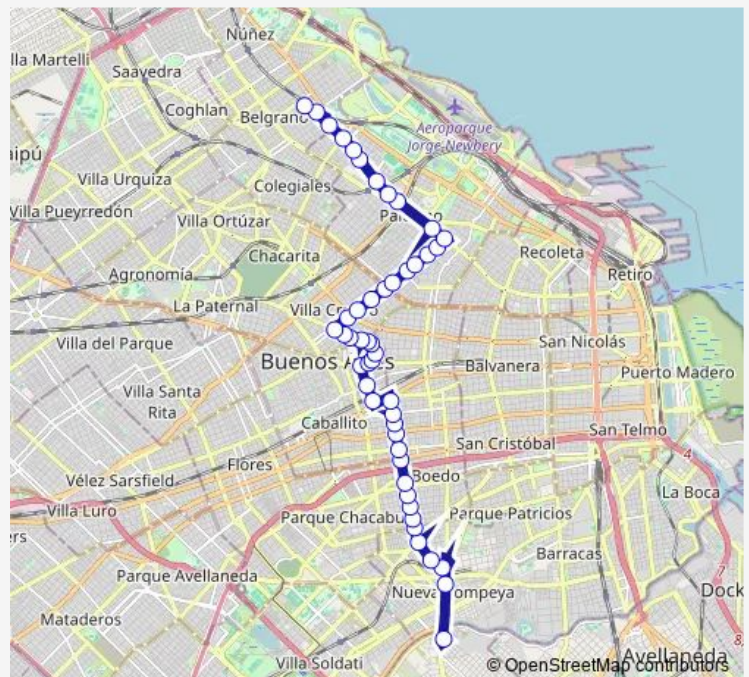

669 Campichuelo

4800 Diaz Velez Av.

83 Patricias Argentinas Av.

Route schedule

Quindimil y Carabobo — 1985 Vertiz Virrey Av.

Monday 08:00-19:43

Tuesday 08:00-19:43

Wednesday 08:00-19:43

Thursday 08:00-19:43

Friday 08:00-19:43

Saturday —

Sunday —

Route info

Direction: Quindimil y Carabobo

Stops: 48

Trip Duration: 0 hour 54 min

Thursday 08:00-19:43

Friday 08:00-19:43

Saturday —

Sunday —

Route info

Direction: 1980 Vertiz Virrey Av.

Stops: 47

Trip Duration: 0 hour 56 min