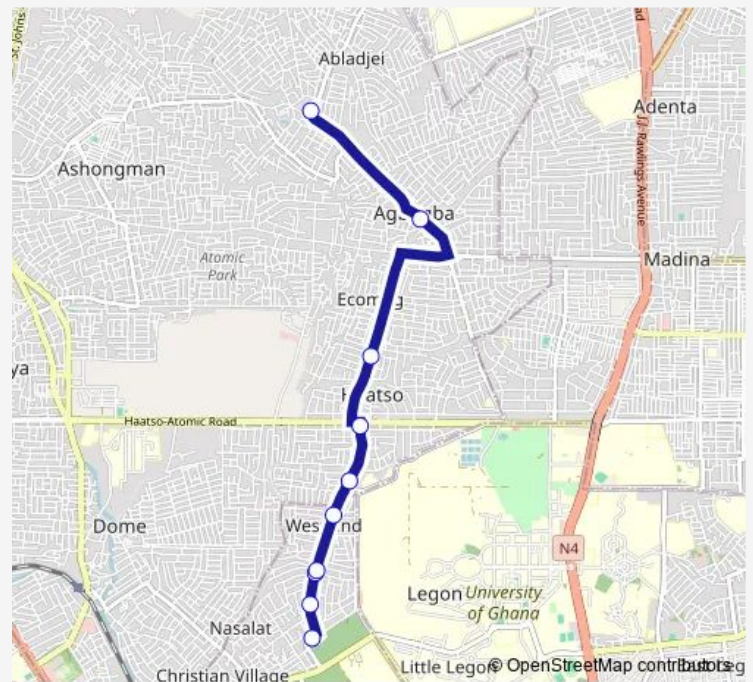

## Bus 377A F to Ashongman

[Go to website](#)

### Direction

Terminal F — Terminal Ashongman

10 stops

[Open route schedule](#)

Terminal F

Bridge 377

Westland Junction

Westland Junction

### Route schedule

Terminal F — Terminal Ashongman

Monday	14:47
Tuesday	14:47
Wednesday	14:47
Thursday	14:47
Friday	14:47
Saturday	14:47
Sunday	14:47

### Route info

Direction: Terminal F

Stops: 10

Trip Duration: 0 hour 20 min

■ 377A — F to Ashongman

377A Bus time schedules and route maps are available in an offline PDF at [busmaps.com](https://busmaps.com). Use the [busmaps.com](https://busmaps.com) website to see live bus times, train schedule or subway schedule, and step-by-step directions for all public transit in Accra