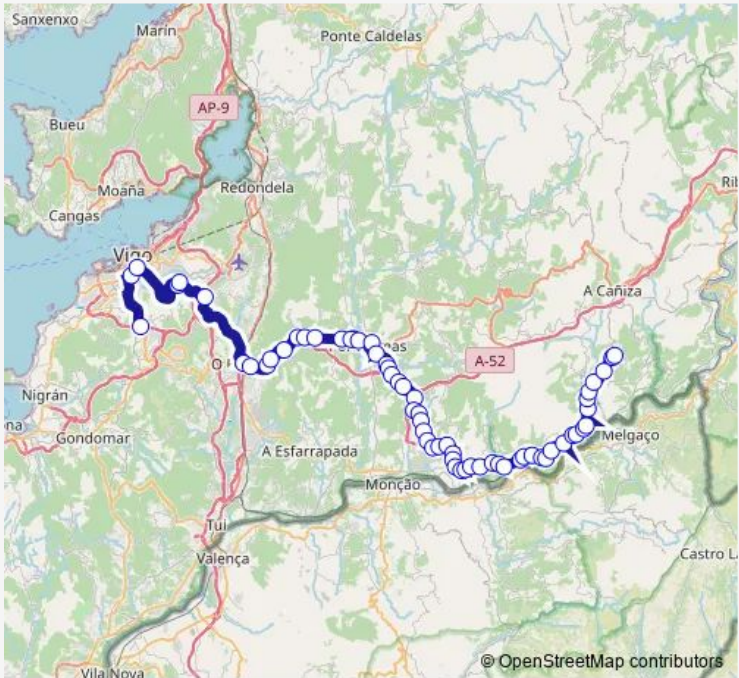

Bus XG888004 Valeixe-Hospital Álvaro Cunqueiro

[Go to website](#)

Direction
 Hospital Álvaro Cunqueiro — Valeixe
 62 stops
[Open route schedule](#)

- Hospital Álvaro Cunqueiro
- Povisa
- Vigo (Plaza de España)
- Meixoeiro (Hospital)
- Meixoeiro (Instituto)
- Puxeiros
- Ponte Galo (Avda.De Galic
- Institutos-Porriño
- Cans Rotonda
- Cans
- Alto Confurco
- Xinzo Alto Confurco
- Xinzo.Bar Estrella
- Rocha Xinzo
- Arnosó
- Areas Iglesia
- Alto De Areas
- Capilla Remedios
- Pontearreas E.A.
- Alto A Gloria
- S.Mateo Manga

Route schedule
 Hospital Álvaro Cunqueiro — Valeixe

Monday	—
Tuesday	—
Wednesday	—
Thursday	—
Friday	—
Saturday	09:00-18:45
Sunday	—

Route info
 Direction: Hospital Álvaro Cunqueiro
 Stops: 62
 Trip Duration: 2 hour 1 min

XG888004 — Valeixe-Hospital Álvaro Cunqueiro **BusMaps**

San Mateo

San Mateo Capilla

Recta

Lira

Leirado Queimadiña

Leirado

Leirado Iglesia

The schedule is provided in the local timezone. Times with "(+1)" indicate departures on the next day.

PDF file created on 2025-01-16

2024 BusMaps.com - All Rights Reserved