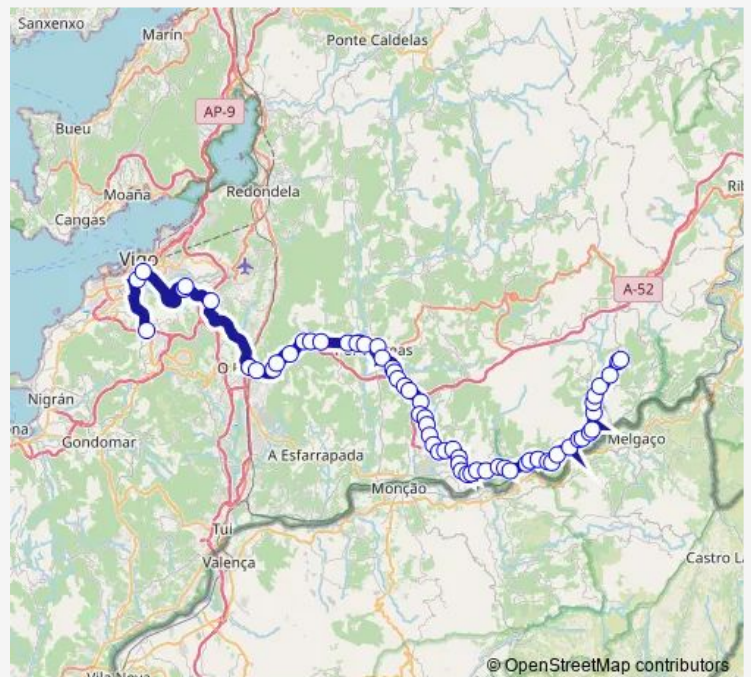

Thursday —

Friday —

Saturday 09:00-18:45

Sunday —

Route info

Direction: Hospital Álvaro Cunqueiro

Stops: 62

Trip Duration: 2 hour 1 min

■ Xg888004 — Valeixe-Hospital Álvaro Cunqueiro

BusMaps

San Mateo

San Mateo Capilla

Recta

Lira

Leirado Queimadiña

Leirado