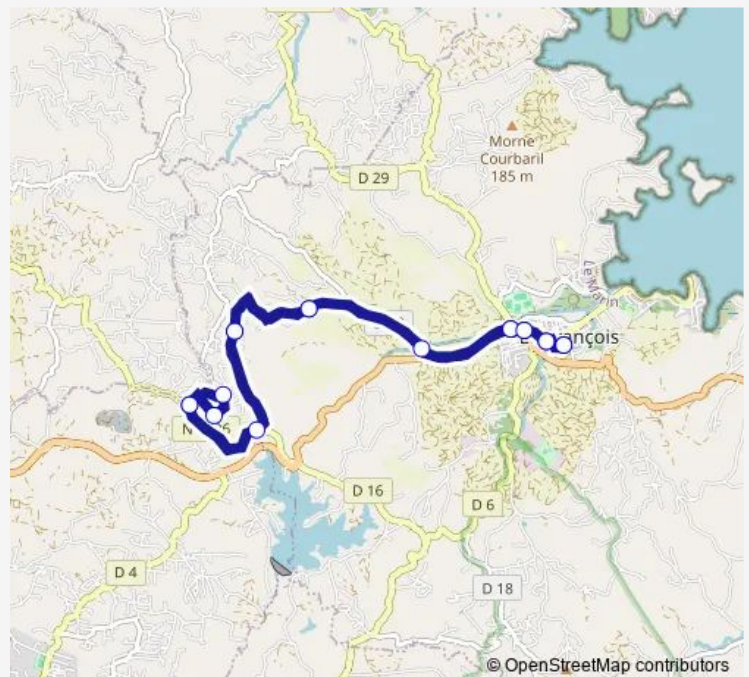

Direction

Le Francois - Gare routière — Le Francois - Gare routière

18 stops

[Open route schedule](#)

Le Francois - Gare routière

Le Francois - BNP/Cimetière/Marché

Le Francois - Centre Commercial

Le Francois - Rd Pt La Martienne (Dir : Ducos)

Le Francois - Bois Neuf

Le Francois - Desroses

Le Francois - Rd Pt La Martienne (Dir : Ducos)

Le Francois - Centre Commercial

Le Francois - BNP/Cimetière/Marché

Le Francois - Gare routière

Route schedule

Le Francois - Gare routière — Le Francois - Gare routière

Monday 05:30-18:45

Tuesday 05:30-18:45

Wednesday 05:30-18:45

Thursday 05:30-18:45

Friday 05:30-18:45

Saturday 05:30-13:30

Sunday 05:30-11:00

Route info

Direction: Le Francois - Gare routière

Stops: 18

Trip Duration: 0 hour 57 min

L-59 Bus time schedules and route maps are available in an offline PDF at busmaps.com. Use the busmaps.com website to see live bus times, train schedule or subway schedule, and step-by-step directions for all public transit in Fort-de-France