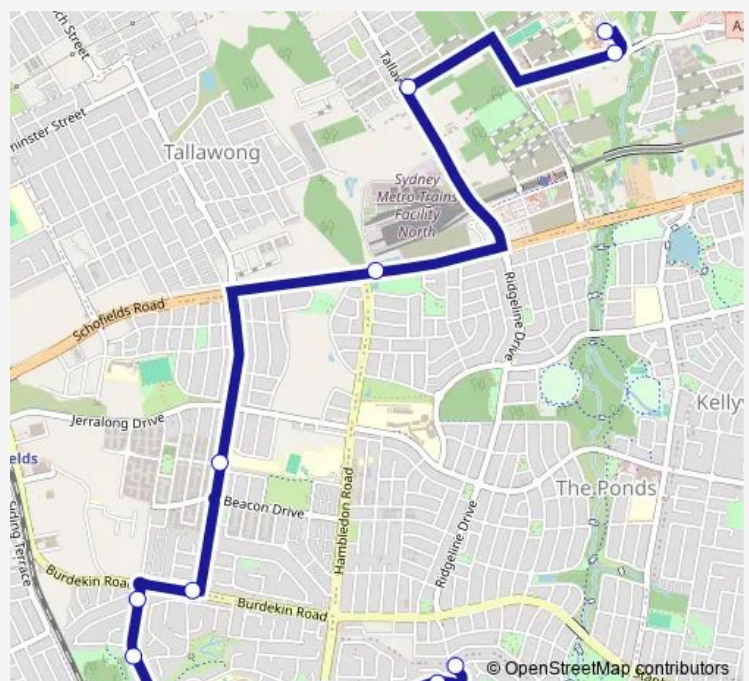

## School Bus 6053 Barnier Dr opp Wakely Av to Rousehill College

[Go to website](#)

### Direction

Wakely Av At Kashmir Av — Rouse Hill Anglican College

16 stops

[Open route schedule](#)

Wakely Av At Kashmir Av

Barnier Dr Opp Olwen Pl

Barnier Dr Opp Calandra Av

Barnier Dr At Pagoda Cres

### Route schedule

Wakely Av At Kashmir Av — Rouse Hill Anglican College

Monday 08:15

Tuesday 08:15

Wednesday 08:15

Thursday 08:15

Friday 08:15

Saturday —

### Route info

Direction: Wakely Av At Kashmir Av

Stops: 16

Trip Duration: 0 hour 25 min

6053 School Bus time schedules and route maps are available in an offline PDF at [busmaps.com](https://busmaps.com). Use the [busmaps.com](https://busmaps.com) website to see live bus times, train schedule or subway schedule, and step-by-step directions for all public transit in Parramatta