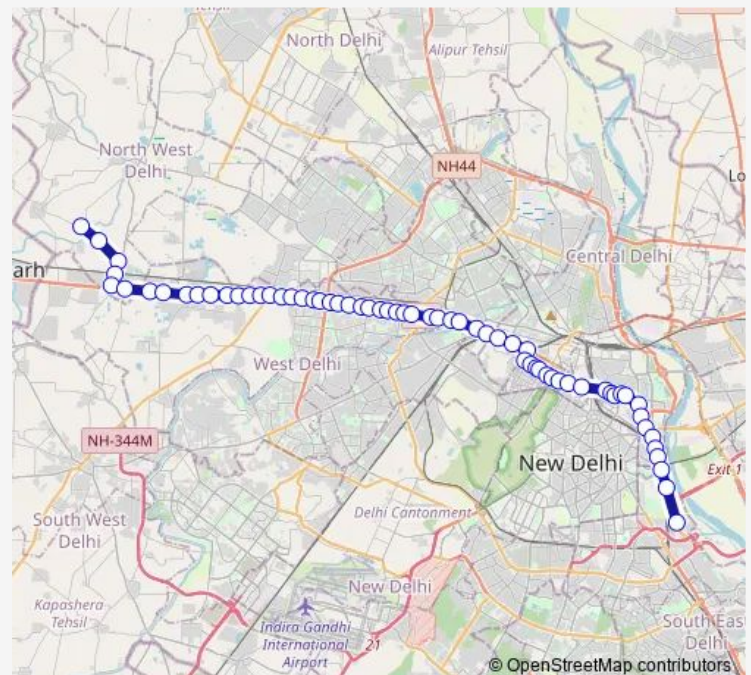

### Route schedule

Savda Village — Isbt Sarai Kale Khan

Monday 13:10-14:50

Tuesday 13:10-14:50

Wednesday 13:10-14:50

Thursday 13:10-14:50

Friday 13:10-14:50

Saturday 13:10-14:50

### Route info

Direction: Savda Village

Stops: 63

Trip Duration: 2 hour 19 min

949extdown

BusMaps

Peera Garhi Chowk

Paschim Vihar (Super Market)