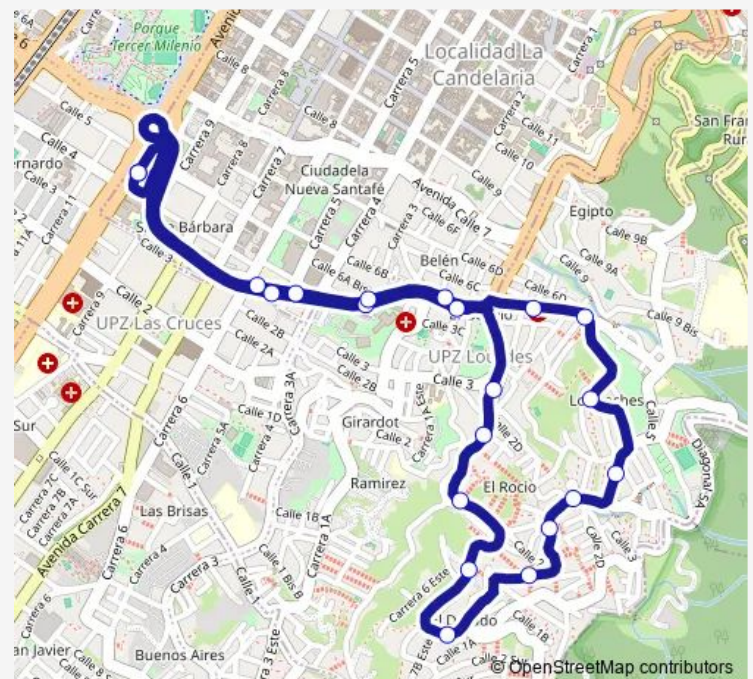

AV. Los Comuneros - KR 2a

AV. Los Comuneros - KR 0

TV 3A E - DG 2d

TV 5 E - CL 2a

CL 2 E - KR 5B Este

KR 7 E - CL 1B Bis

CL 1A BIS - KR 7B Este

TV 8A E - DG 1a

AC 6 - KR 5

AC 6 - KR 5

AC 6 - CL 3

Route schedule

AC 6 - CL 3 — AC 6 - CL 3

Monday	04:00-23:10
Tuesday	04:00-23:10
Wednesday	04:00-23:10
Thursday	04:00-23:10
Friday	04:00-23:10
Saturday	04:00-23:10
Sunday	04:00-23:10

Route info

Direction: AC 6 - CL 3

Stops: 21

Trip Duration: 0 hour 20 min

14-3

BusMaps

14-3 Bus time schedules and route maps are available in an offline PDF at busmaps.com. Use the busmaps.com website to see live bus times, train schedule or subway schedule, and step-by-step directions for all public transit in Bogota