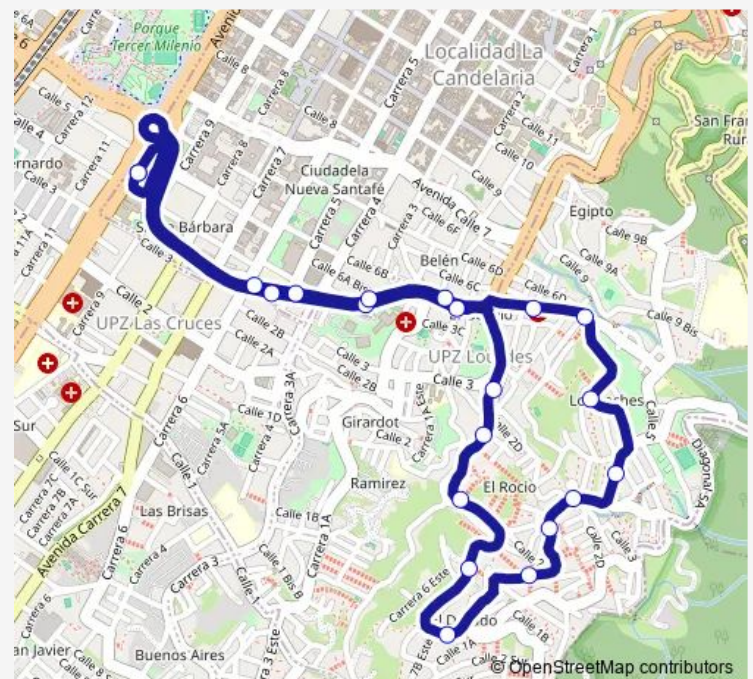

AV. Los Comuneros - KR 2a

AV. Los Comuneros - KR 0

TV 3A E - DG 2d

TV 5 E - CL 2a

CL 2 E - KR 5B Este

KR 7 E - CL 1B Bis

CL 1A BIS - KR 7B Este

TV 8A E - DG 1a

AC 6 - KR 5

AC 6 - KR 5

AC 6 - CL 3

Route schedule

AC 6 - CL 3 — AC 6 - CL 3

Monday	04:00-23:10
Tuesday	04:00-23:10
Wednesday	04:00-23:10
Thursday	04:00-23:10
Friday	04:00-23:10
Saturday	04:00-23:10
Sunday	04:00-23:10

Route info

Direction: AC 6 - CL 3

Stops: 21

Trip Duration: 0 hour 19 min

14-3

BusMaps

14-3 Bus time schedules and route maps are available in an offline PDF at busmaps.com. Use the busmaps.com website to see live bus times, train schedule or subway schedule, and step-by-step directions for all public transit in Bogota