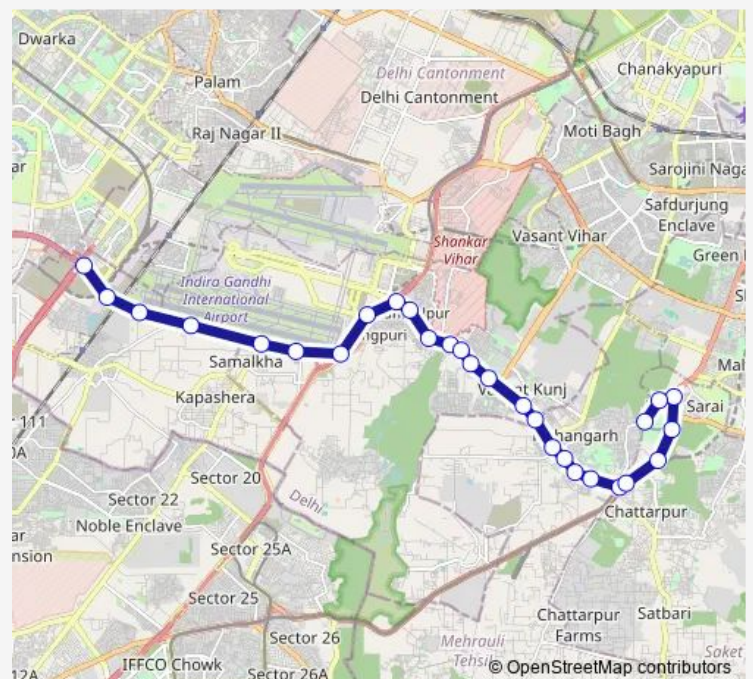

### Route schedule

Dwarka Sec 22 Cluster Depot — Mehrauli Terminal

Monday 06:15-21:11

Tuesday 06:15-21:11

Wednesday 06:15-21:11

Thursday 06:15-21:11

Friday 06:15-21:11

Saturday 06:15-21:11

Sunday 06:15-21:11

### Route info

Direction: Dwarka Sec 22 Cluster Depot

Stops: 28

Trip Duration: 1 hour 14 min

539linkstldown

BusMaps

Andheria More / Chhatarpur Metro Station

Andheria Bagh More