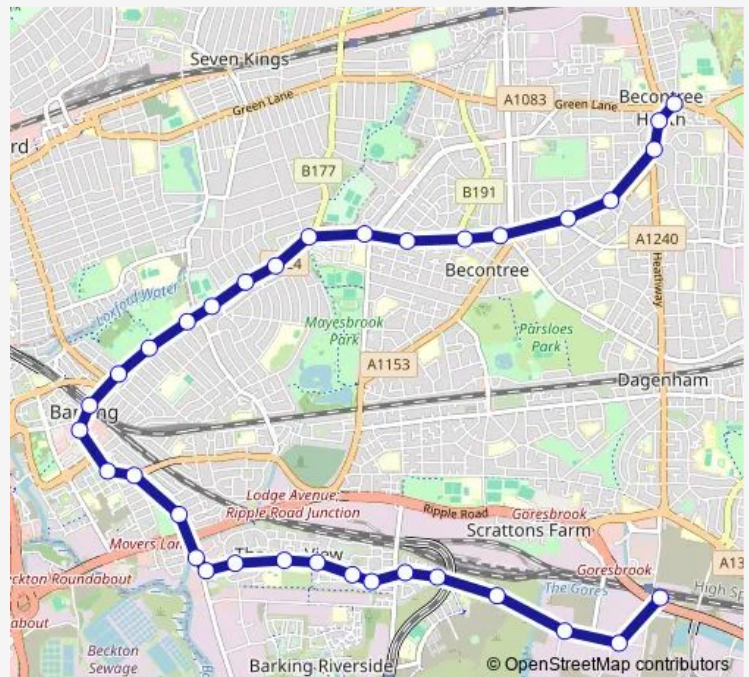

Barking Station

Vicarage Field Shopping Centre

Sunningdale Avenue (lg11)

King Edwards Road

Route schedule

Becontree Heath Leisure Centre — Dagenham Dock Terminus

Monday 05:10-23:55

Tuesday 05:10-23:55

Wednesday 05:10-23:55

Thursday 05:10-23:55

Friday 05:10-23:55

Saturday 05:10-23:55

Sunday 05:10-23:55

Route info

Direction: Becontree Heath Leisure Centre

Stops: 34

Trip Duration: 0 hour 42 min

EL2 — Becontree Heath - Barking Station and Town Centre - Movers Lane - Thames View Estate - ...

Greatfields Park

Waverley Gardens (Ig11)

Curzon Crescent

Thames View / Christ Church

Direction: Dagenham Dock Terminus

Stops: 34

Trip Duration: 0 hour 49 min

St Thomas More Catholic Church

Becontree Avene Fair Cross

Lindsey Road

Bennetts Castle Lane Fair Cross

Martins Corner /Valence Avenue