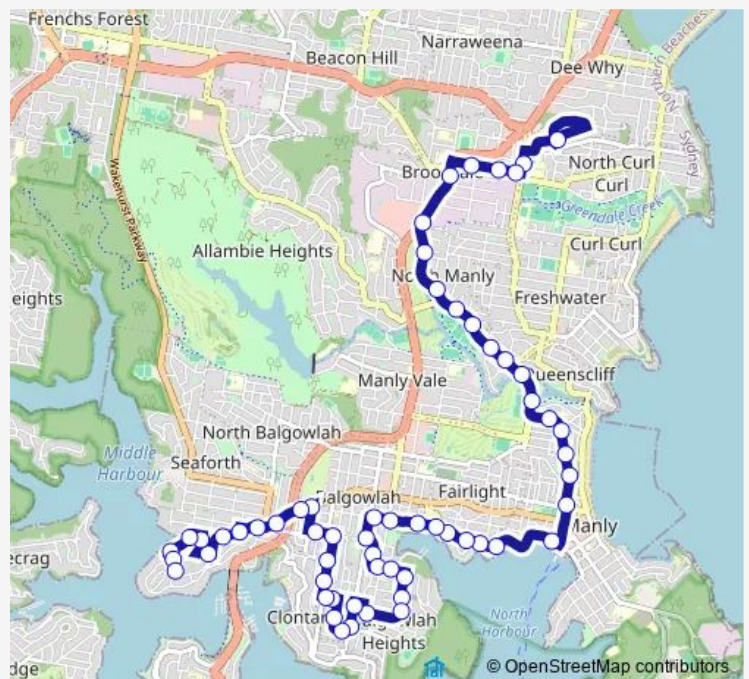

Seaforth Cres After Princes Prom

Princes Prom At Alan Av

Manly Rd Opp Avona Cres

Balgowlah Golf Club, Sydney Rd

Route schedule

Woodland St After Ernest St — St Luke's Grammar School, Headland Rd

Monday 07:24

Tuesday 07:24

Wednesday 07:24

Thursday 07:24

Friday 07:24

Saturday —

Sunday —

Route info

Direction: Woodland St After Ernest St

Stops: 39

Trip Duration: 0 hour 46 min

668n — St. Lukes Dee Why to The Bluff

Sydney Rd Before Wanganella St

Sydney Rd At Rickard St

Sydney Rd Before Woodland St

Sydney Rd At Condamine St

Condamine St At Griffiths St

## Route info

Direction: St Luke's Grammar School, Quirk St

Stops: 59

Trip Duration: 0 hour 55 min

Lauderdale Av Opp Rosedale Av

79 Lauderdale Av

Lauderdale Av At King Av

White St At Condamine St