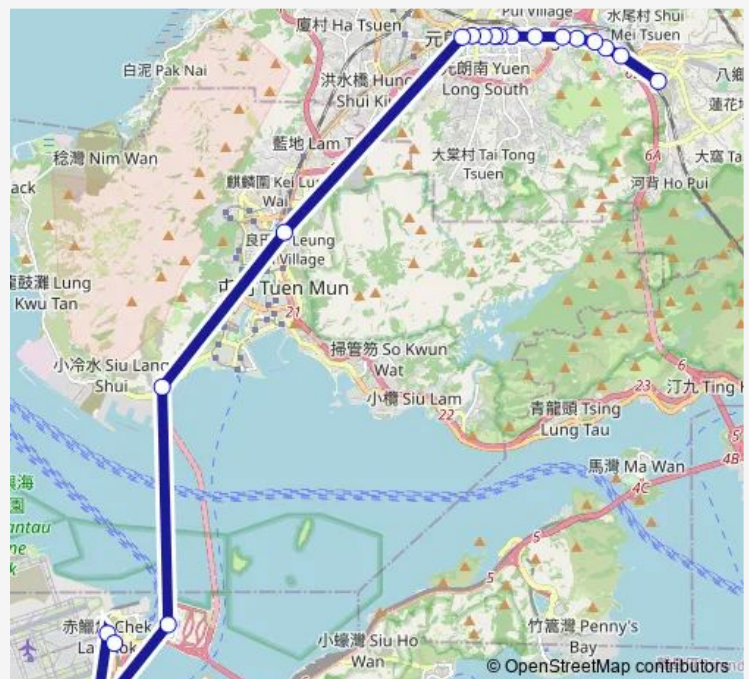

Route schedule

[Kmb] KAM Sheung Road Station|[Lwb] KAM Sheung Road Station — [Lwb] Airport (GTC) BUS Terminus

Monday	07:40
Tuesday	07:40
Wednesday	07:40
Thursday	07:40
Friday	07:40
Saturday	07:30
Sunday	07:30

Route info

Direction: [Kmb] KAM Sheung Road Station|[Lwb] KAM Sheung Road Station

Stops: 19

Trip Duration: 0 hour 59 min

■ A36 — KAM Sheung Road Station - Airport (Ground Transportation Centre) (VIA Cathay City)