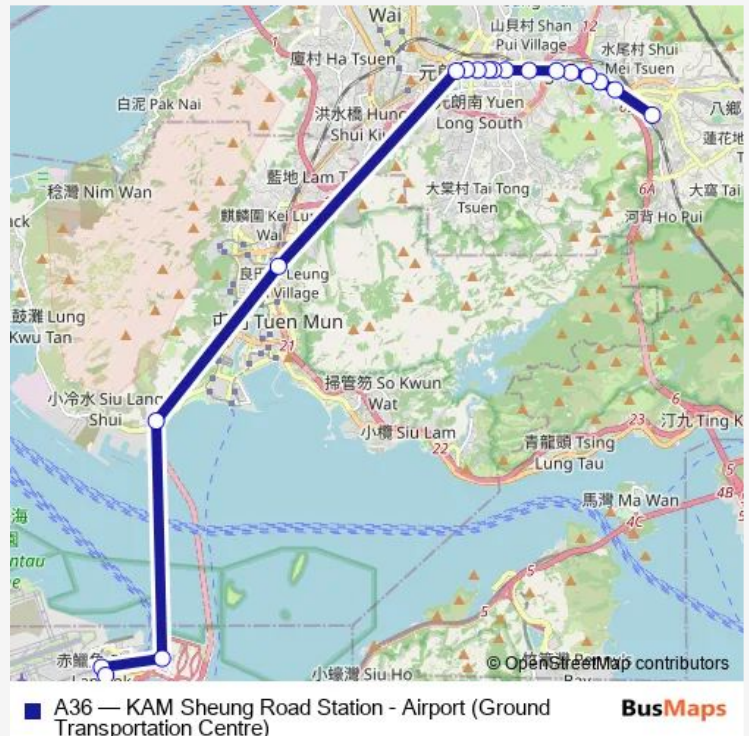

Route schedule

[Kmb] KAM Sheung Road Station|[Lwb] KAM Sheung Road Station — [Ctb] Airport (Ground Transportation Centre)|[Lwb] Airport (GTC) BUS Terminus

Monday	05:10-22:30
Tuesday	05:10-22:30
Wednesday	05:10-22:30
Thursday	05:10-22:30
Friday	05:10-22:30
Saturday	05:10-22:30
Sunday	05:10-22:30

Route info

Direction: [Kmb] KAM Sheung Road Station|[Lwb] KAM Sheung Road Station

Stops: 18

Trip Duration: 0 hour 56 min

[Ctb] Hzmb Passenger Clearance Building[[Db] Drop OFF Area Outside Hong Kong-Zhuhai-Macao Bridge (Hong Kong Port) Passenger Clearance Building AT Departure Level (SET Down Only)][[Lwb] Hzmb Passenger Clearance Building (Alighting Stop)][[Lwb] Hzmb Passenger Clearance Building (Alighting Stop)][[Nlb] Hzmb Hong Kong Port Passenger Clearance Building][[Pi] Drop OFF Area Outside Hong Kong-Zhuhai-Macao Bridge (Hong Kong Port) Passenger Clearance Building AT Departure Level