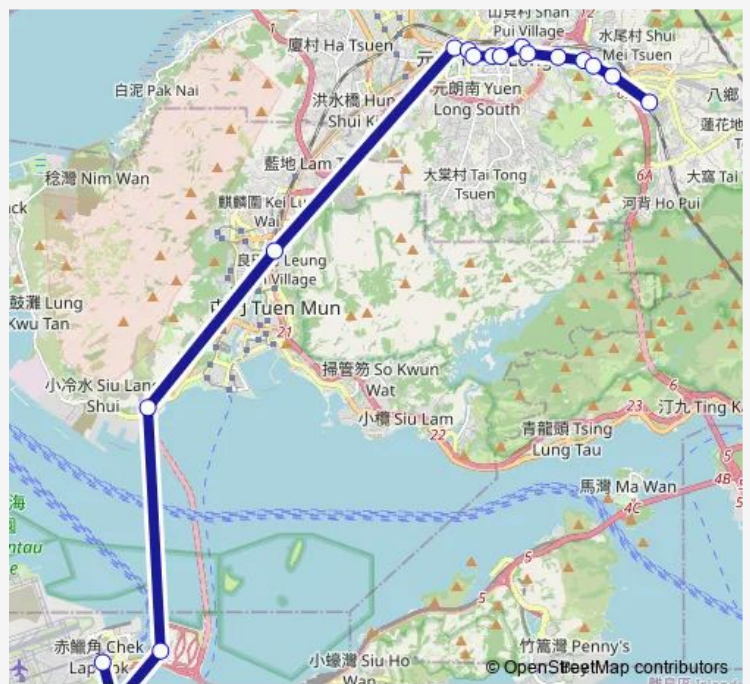

**Route schedule**

[Ctb] Airport (Ground Transportation Centre)[Lwb] Airport (GTC) BUS Terminus — [Kmb] KAM Sheung Road Station[Lwb] KAM Sheung Road Station

Monday	17:25-17:55
Tuesday	17:25-17:55
Wednesday	17:25-17:55
Thursday	17:25-17:55
Friday	17:25-17:55
Saturday	—
Sunday	—

**Route info**

Direction: [Ctb] Airport (Ground Transportation Centre)[Lwb] Airport (GTC) BUS Terminus

Stops: 17

Trip Duration: 1 hour 0 min

[Kmb] Yoho Mall I|[Lwb] Yoho Mall I

[Kmb] Tung Shing Lei|[Lrtfeeder] Tung Shing LEI (Near POK OI Hospital)|[Lwb] Tung Shing Lei