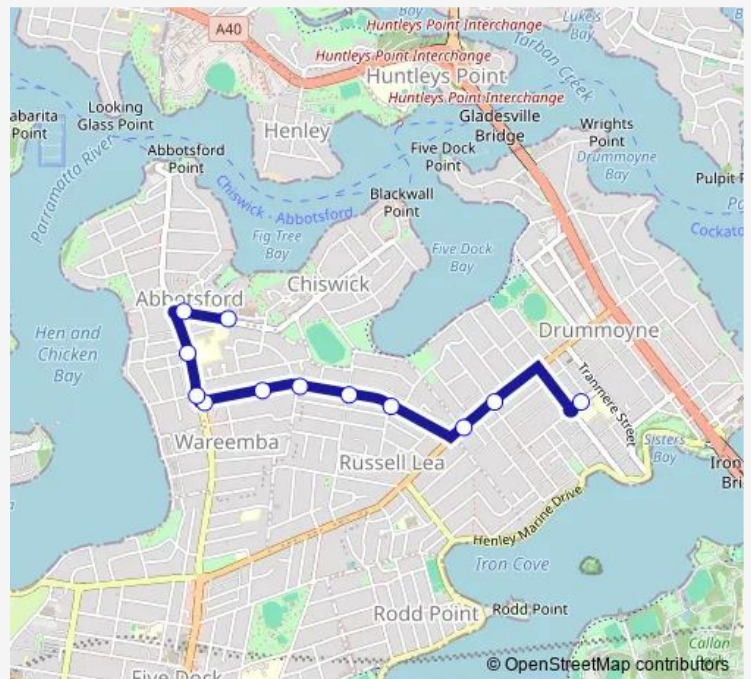

School Bus 706w Drummoyne PS to Chiswick

[Go to website](#)

Direction

Drummoyne Public School, Rawson Av — Blackwall Point Rd After Melrose Cr

12 stops

[Open route schedule](#)

Drummoyne Public School, Rawson Av

Lyons Rd At Gipps St

Lyons Rd Opp Byrne Av

Hampden Rd At Mons St

Hampden Rd At Sibbick St

Hampden Rd At Wareemba St

Hampden Rd Opp Bourke Pl

Hampden Rd At Great North Rd

Great North Rd At Bickleigh St

Great North Rd Opp Abbotsford Public School

Blackwall Point Rd After Great North Rd

Blackwall Point Rd After Melrose Cr

Route schedule

Drummoyne Public School, Rawson Av — Blackwall Point Rd After Melrose Cr

Monday	15:30
Tuesday	15:30
Wednesday	15:30
Thursday	15:30
Friday	—
Saturday	—
Sunday	—

Route info

Direction: Drummoyne Public School, Rawson Av

Stops: 12

Trip Duration: 0 hour 6 min

706w — Drummoyne PS to Chiswick