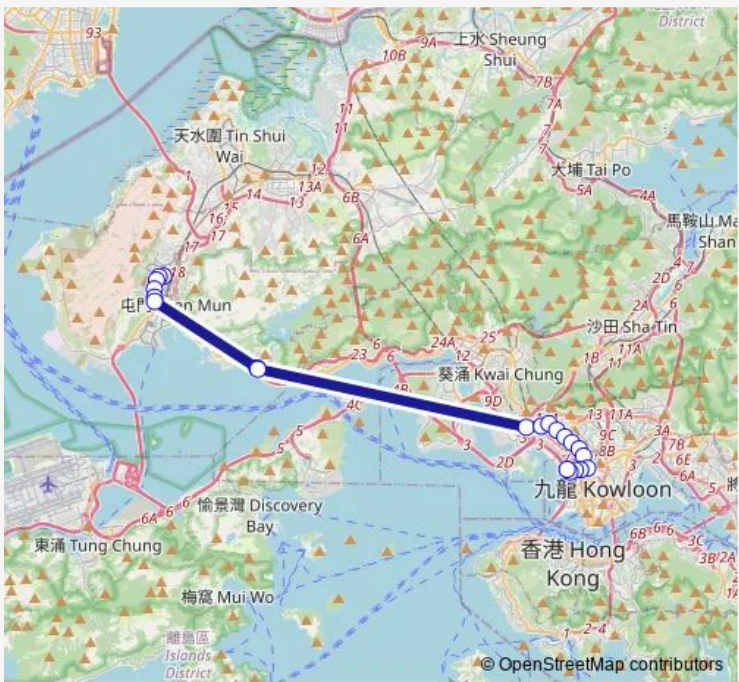

Bus 66x Tuen MUN (TAI Hing Estate) - Olympic Station

[Go to website](#)

**Direction**  
 [Kmb] Olympic Station BUS Terminus — [Kmb] TAI Hing BUS Terminus  
 21 stops  
[Open route schedule](#)

- [Kmb] Olympic Station BUS Terminus
- [Ctb] FOO Kwai Street, TAI KOK Tsui Road[[Kmb+Ctb] FOO Kwai Street/<Br>Foo Kwai Street, TAI KOK Tsui Road[[Kmb] FOO Kwai Street
- [Ctb] Ming KEI College, Cherry Street[[Kmb] Ming KEI College
- [Ctb] Fife Street, Reclamation Street[[Kmb] Reclamation Street
- [Kmb] Bute Street Mong Kok
- [Kmb+Ctb] Tong MI Road Mong KOK/<Br>Tong MI Road, LAI CHI KOK Road[[Kmb] Tong MI Road Mong Kok
- [Kmb+Ctb] TAI NAN Street/<Br>Tai NAN Street, Wong Chuk Street[[Kmb] TAI NAN Street
- [Ctb] Wong Chuk Street, Cheung SHA WAN Road[[Kmb] Wong Chuk Street Sham Shui Po
- [Ctb] YEN Chow Street, Cheung SHA WAN Road[[Kmb] YEN Chow Street Sham Shui Po[[Nlb] YEN Chow Street
- [Ctb] YEE KOK Court, Cheung SHA WAN Road[[Kmb+Ctb] YEE KOK Court/<Br>Yee KOK Court, Cheung SHA WAN Road[[Kmb] YEE KOK Court
- [Ctb] Cheung SHA WAN Playground, Cheung SHA WAN Road[[Kmb+Ctb] Cheung SHA WAN Playground/<Br>Cheung SHA WAN Playground, Cheung SHA WAN Road[[Kmb] Cheung SHA WAN Playground
- [Ctb] Hing WAH Street, Cheung SHA WAN Road[[Kmb] Hing WAH Street Cheung SHA Wan
- [Ctb] Cheung SHA WAN Plaza, Cheung SHA WAN Road[[Kmb] LAI CHI KOK Station

Route info  
 Direction: [Kmb] Olympic Station BUS Terminus  
 Stops: 21  
 Trip Duration: 1 hour 1 min

66x — Tuen MUN (TAI Hing Estate) - Olympic Station **BusMaps**

[Ctb] MEI Foo, LAI CHI KOK Road[[Kmb+Ctb] MEI FOO  
BBI/<Br>Mei Foo, LAI CHI KOK Road[[Kmb] MEI FOO Bbi