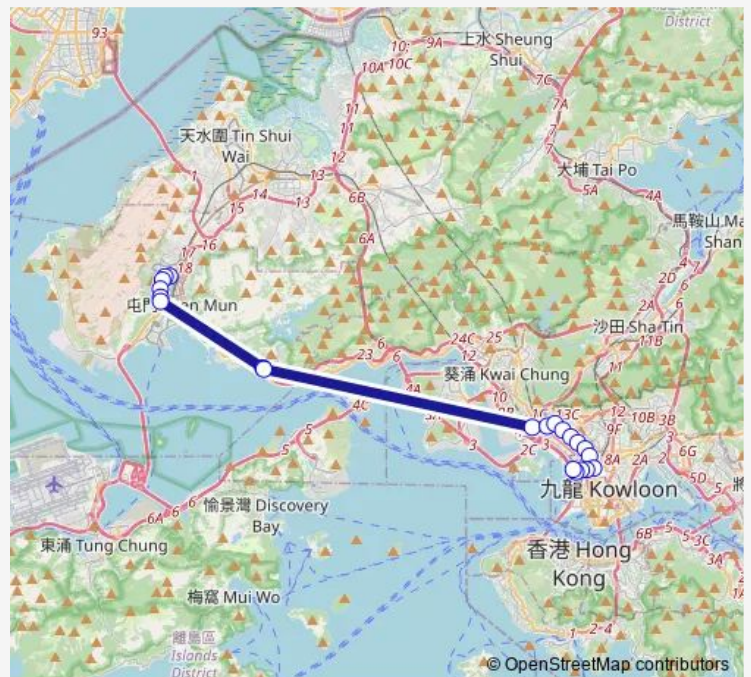

[Ctb] Cheung SHA WAN Playground, Cheung SHA WAN Road[[Kmb+Ctb] Cheung SHA WAN Playground/
Cheung SHA WAN Playground, Cheung SHA WAN Road[[Kmb] Cheung SHA WAN Playground

[Ctb] Hing WAH Street, Cheung SHA WAN Road[[Kmb] Hing WAH Street Cheung SHA Wan

[Ctb] Cheung SHA WAN Plaza, Chueng SHA WAN Road[[Kmb] LAI CHI KOK Station

Route schedule

[Kmb] Olympic Station BUS Terminus — [Kmb] TAI Hing BUS Terminus

Monday	06:30-19:45
Tuesday	06:30-19:45
Wednesday	06:30-19:45
Thursday	06:30-19:45
Friday	06:30-19:45
Saturday	06:30-23:05
Sunday	06:30-11:05

Route info

Direction: [Kmb] Olympic Station BUS Terminus

Stops: 21

Trip Duration: 1 hour 4 min

■ 66X — Tuen MUN (TAI Hing Estate) - Olympic Station

[Ctb] MEI Foo, LAI CHI KOK Road[[Kmb+Ctb] MEI FOO
BBI/
Mei Foo, LAI CHI KOK Road[[Kmb] MEI FOO Bbi