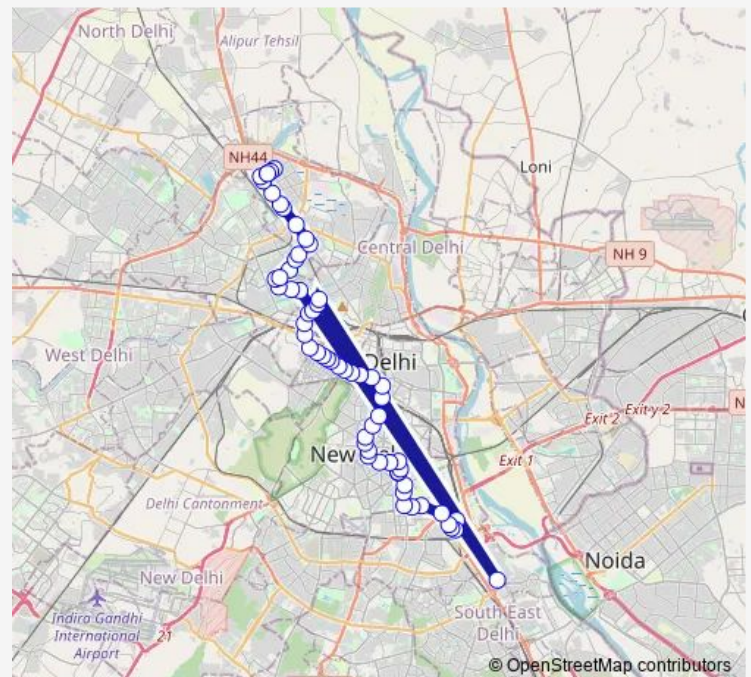

Thursday 08:24-22:20

Friday 08:24-22:20

Saturday 08:24-22:20

Sunday 08:24-22:20

Route info

Direction: Nizamuddin Railway Station

Stops: 62

Trip Duration: 3 hour 51 min

■ 181aup

BusMaps

Regal

Marina

New Delhi Railway Station Gate 1

Dispensary Paharganj

Police Station Paharganj

Jhandewalan