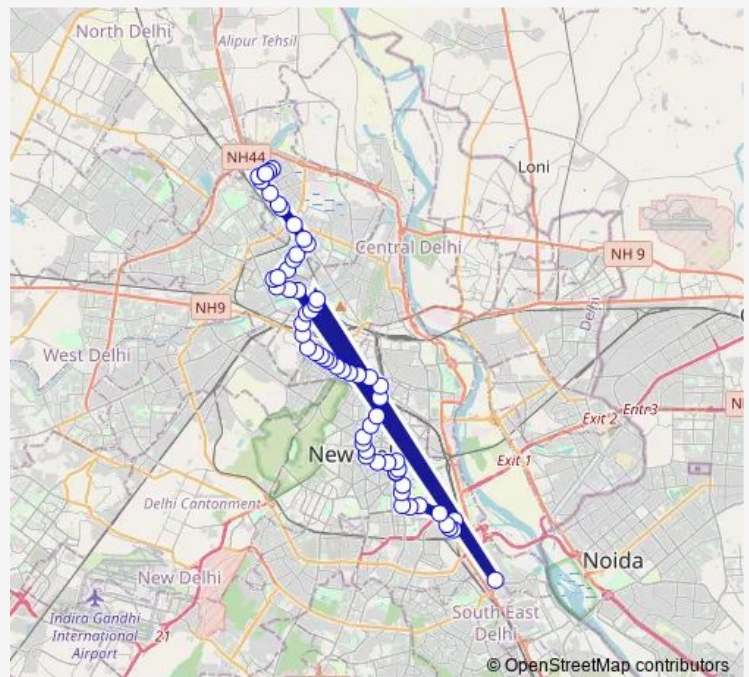

Thursday 08:24-22:20

Friday 08:24-22:20

Saturday 08:24-22:20

Sunday 08:24-22:20

Route info

Direction: Nizamuddin Railway Station

Stops: 62

Trip Duration: 3 hour 51 min

181aup

BusMaps

Regal

Marina

New Delhi Railway Station Gate 1

Dispensary Paharganj

Police Station Paharganj

Jhandewalan