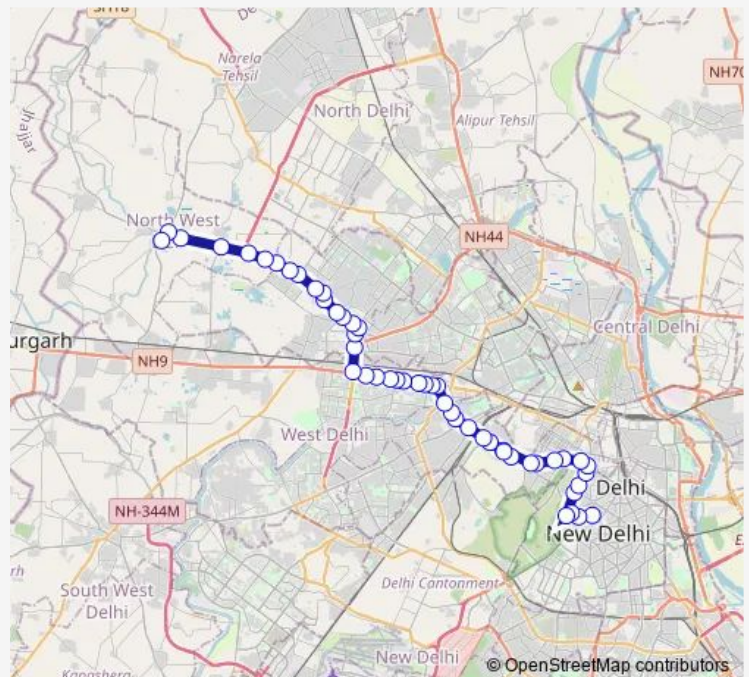

Thursday 03:00-20:39

Friday 03:00-20:39

Saturday 03:00-20:39

Sunday 03:00-20:39

Route info

Direction: Kendriya Terminal (Pt. Pant Marg)

Stops: 50

Trip Duration: 1 hour 58 min

■ 962up

BusMaps

Punjabi Bagh Terminal

Maharaja Agrasen Hospital

Shivaji Park

SPM College

Madipur Village

Madipur JJ Colony