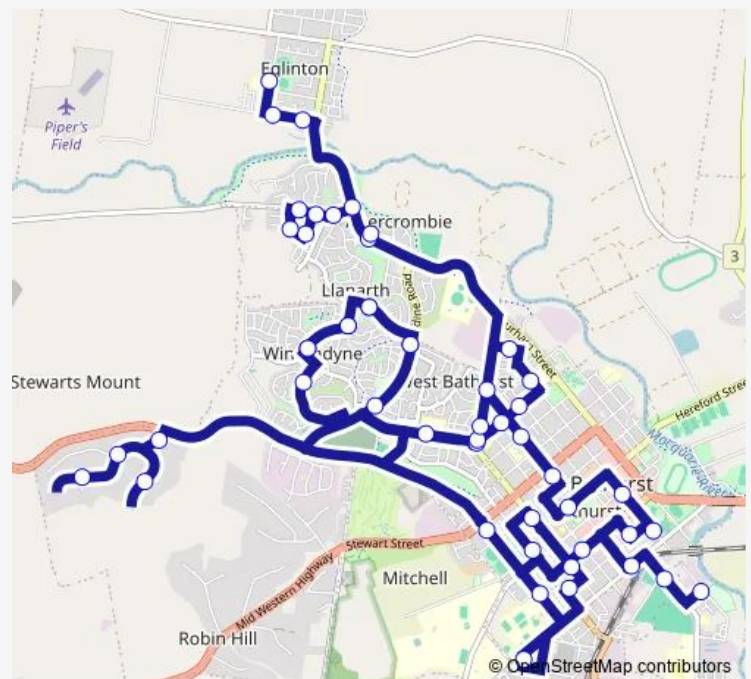

Bathurst Public School, Lambert St

Rocket St Opp Ophir St

### Route schedule

Lyal St Opp Bathurst Buslines Depot — Eglinton Public School, Alexander St

Monday	07:45
Tuesday	07:45
Wednesday	07:45
Thursday	07:45
Friday	07:45
Saturday	—
Sunday	—

### Route info

Direction: Lyal St Opp Bathurst Buslines Depot

Stops: 51

Trip Duration: 1 hour 33 min

S702 — Rhino Bus - Robin Hill Cardinia Ave to Eglinton PS via Bathurst

Bentinck St At Piper St

Russell St Before Seymour St

Joubert Dr Before Carlyle Av

Carlyle Av Opp Oaklands Dr

Howarth Cl Opp O'Reilly Pl

Eglinton Rd At Westbourne Dr

Logan St After Ranken Bridge Rd

Logan St Opp Parraweena PI

Eglinton Public School, Alexander St