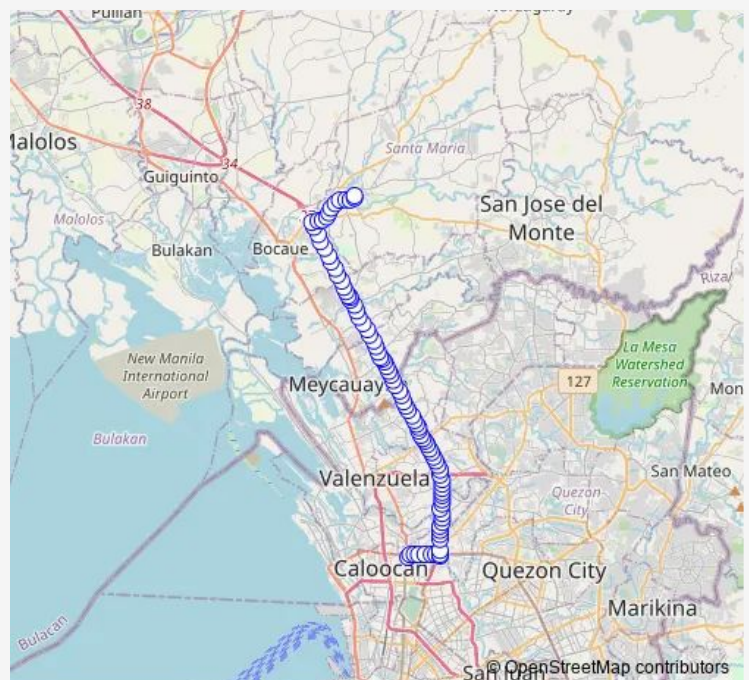

Andreas Bonifacio, Quezon City

North Luzon Expressway / Epifanio de los Santos Avenue Intersection, Caloocan City

North Luzon Expressway near Bonifacio Memorial Elementary School, Caloocan City

North Luzon Expressway, Caloocan City

North Luzon Expressway, Caloocan City

North Luzon Expressway, Caloocan City

North Luzon Expressway near Eternal Gardens Memorial Park, Caloocan City

North Luzon Expressway, Caloocan City

### Route schedule

L Bustamante / Benin Intersection, Caloocan City — Santa Maria Municipal Hall, JC De Jesus Street, Santa Maria

Monday	00:00
Tuesday	00:00
Wednesday	00:00
Thursday	00:00
Friday	00:00
Saturday	00:00
Sunday	00:00

### Route info

Direction: L Bustamante / Benin Intersection, Caloocan City

Stops: 90

Trip Duration: 1 hour 54 min

■ Monumento - STA Maria via Expressway

North Luzon Expressway near Libis Baesa Exit, Caloocan City