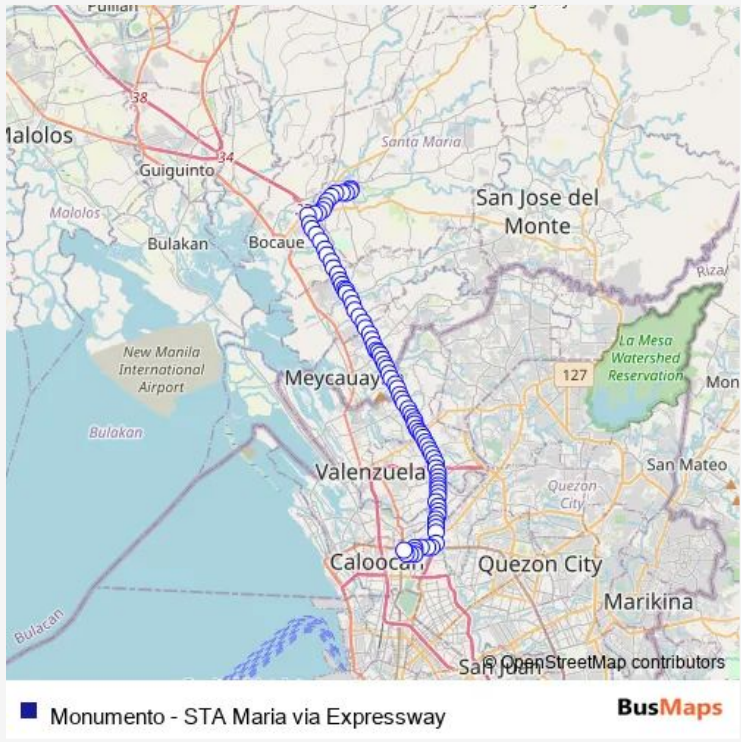

Bus Monumento - STA Maria via Expressway

[Go to website](#)

Direction
 Santa Maria Municipal Hall, JC De Jesus Street, Santa Maria — L Bustamante / Benin Intersection, Caloocan City
 89 stops
[Open route schedule](#)

- Santa Maria Municipal Hall, JC De Jesus Street, Santa Maria
- Santa Maria General Hospital, JC De Jesus Street, Santa Maria
- Antonio's Convenience Store, Governor Fortunato Halili Avenue, Santa Maria
- Petron Sta Maria, Governor Fortunato Halili Avenue, Santa Maria
- St John the Evangelist Church, Governor Fortunato Halili Avenue, Santa Maria
- St Mary's Trading International, Governor Fortunato Halili Avenue, Bocaue
- Max's Stamaria, Governor Fortunato Halili Avenue, Santa Maria
- Green Pond Chinese Resturant, Governor Fortunato Halili Avenue, Bocaue
- Mateo's Diagnostic Clinic & General Hospital, Governor Fortunato Halili Avenue, Bocaue
- Bulacan Medical Misson Group Cooperative Hospital, Governor Fortunato Halili Avenue, Bocaue
- Shell Fuel Station, Governor Fortunato Halili Avenue, Bocaue
- Truo FX Terminal, Governor Fortunato Halili Avenue, Bocaue
- North Luzon Expressway, Marilao, Manila
- North Luzon Expressway, Marilao, Manila
- North Luzon Expressway, Marilao, Manila

Route schedule
 Santa Maria Municipal Hall, JC De Jesus Street, Santa Maria — L Bustamante / Benin Intersection, Caloocan City

Monday	00:00
Tuesday	00:00
Wednesday	00:00
Thursday	00:00
Friday	00:00
Saturday	00:00
Sunday	00:00

Route info
 Direction: Santa Maria Municipal Hall, JC De Jesus Street, Santa Maria
 Stops: 89
 Trip Duration: 1 hour 54 min

North Luzon Expressway, Marilao, Manila

North Luzon Expressway, Marilao, Manila