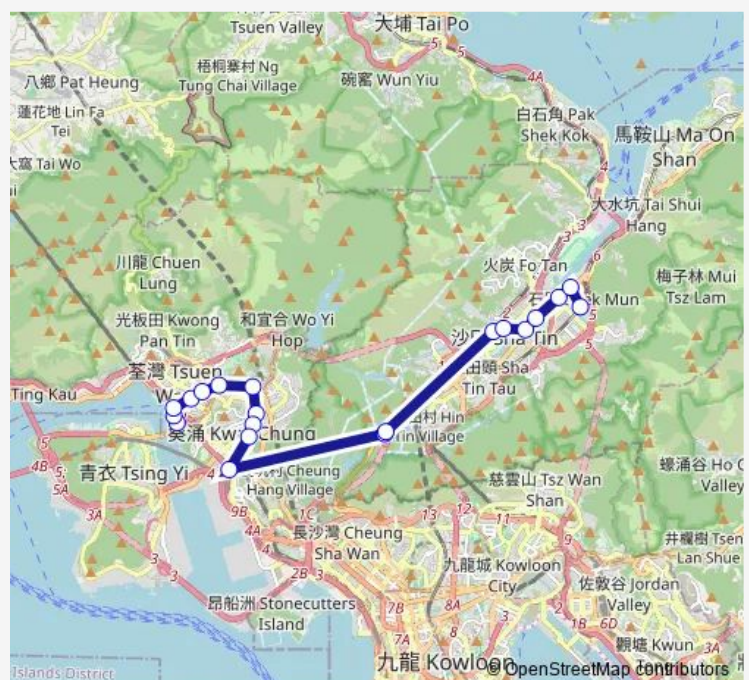

Wednesday 07:45

Thursday 07:45

Friday 07:45

Saturday —

Sunday —

**Route info**

Direction: [Kmb] Riviera Gardens BUS Terminus

Stops: 20

Trip Duration: 0 hour 54 min

■ 38B — Tsuen WAN (Riviera Gardens) - Shek Mun

[Ctb] Regal Riverside Hotel, TAI Chung KIU Road[[Kmb+Ctb] Regal Riverside Hotel/<Br>Regal Riverside Hotel, TAI Chung KIU Road[[Kmb] Regal Riverside Hotel[[Lwb] Regal Riverside Hotel