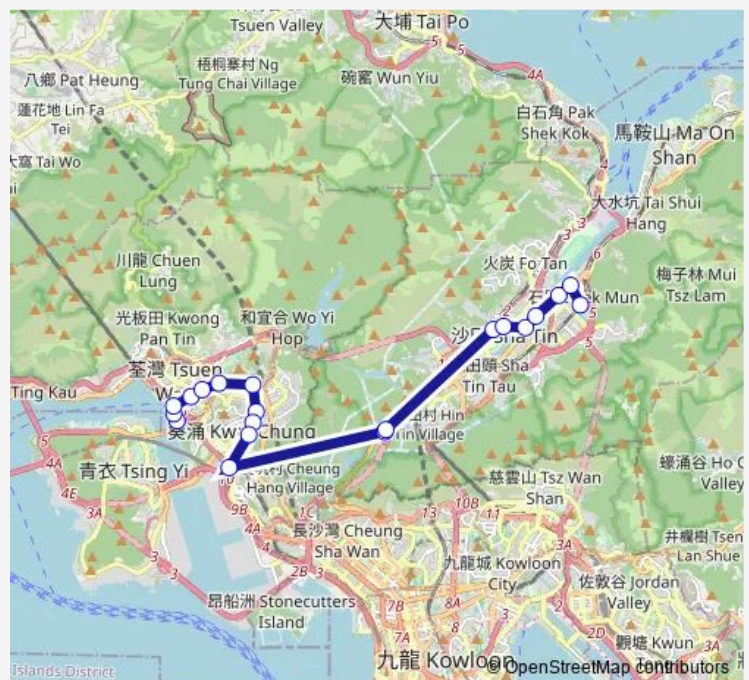

Route schedule

[Kmb] Riviera Gardens BUS Terminus — [Kmb+Ctb] Shek MUN Estate BUS Terminus/<Br>Shek MUN Estate[[Kmb] Shek MUN Estate BUS Terminus][Lwb] Shek MUN BUS Terminus

Monday	07:45
Tuesday	07:45
Wednesday	07:45
Thursday	07:45
Friday	07:45
Saturday	—
Sunday	—

Route info

Direction: [Kmb] Riviera Gardens BUS Terminus

Stops: 20

Trip Duration: 0 hour 53 min

38b — Tsuen WAN (Riviera Gardens) - Shek Mun

[Ctb] Regal Riverside Hotel, TAI Chung KIU Road[[Kmb+Ctb] Regal Riverside Hotel/<Br>Regal Riverside Hotel, TAI Chung KIU Road[[Kmb] Regal Riverside Hotel][Lwb] Regal Riverside Hotel